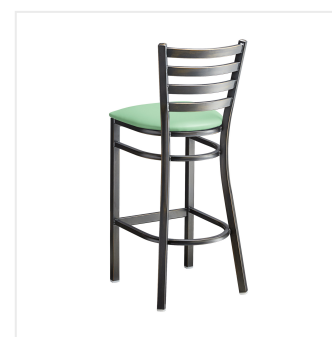

## Lancaster Table & Seating Distressed Copper Finish Ladder Back Bar Stool with 2 1/2" Seafoam Vinyl Padded Seat - Detached

#164BMLDVSKD

Item #: 164BMLDVSKD Qty: \_\_\_\_\_

Project: \_\_\_\_\_

Approval: \_\_\_\_\_ Date: \_\_\_\_\_

### Features

- Contoured back and built-in footrest for exceptional comfort
- Soft 2 1/2" thick vinyl padded cushion
- Durable steel frame with stylish distressed copper finish
- Great for bar and raised table seating
- Ships unassembled to save on shipping costs

## Technical Data

Capacity	330 lb.
Color	Copper
Finish	Copper Distressed
Frame Material	Metal Steel
Padded Seat	With Padded Seat
Seat Color	Green
Seat Material	Vinyl
Seat Thickness	2 1/2 Inches
Seat Type	Solid
Style	Ladder Back
Type	Bar Stools
Usage	Indoor

## Notes & Details

---

Seat your guests in comfort and style with this Lancaster Table & Seating distressed copper finish ladder back bar stool with 2 1/2" seafoam vinyl padded seat. This bar stool's sleek padded seat combines with its contemporary ladder back steel frame to instill a modern look in any location. Plus, since this bar stool's back is contoured for a customer's back, it will provide comfort while maintaining a distinct appearance.