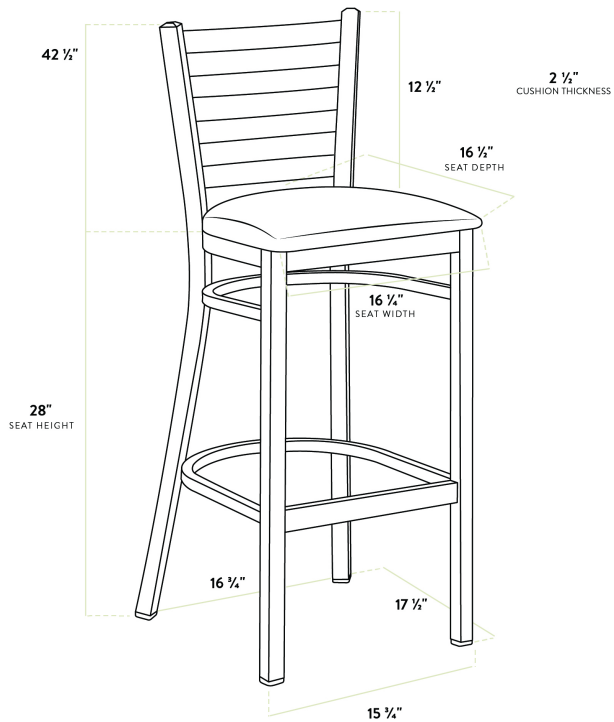

Technical Data

Capacity	330 lb.
Color	Copper
Finish	Copper Distressed
Frame Material	Metal Steel
Padded Seat	With Padded Seat
Seat Color	Green
Seat Material	Vinyl
Seat Thickness	2 1/2 Inches
Seat Type	Solid
Style	Ladder Back
Type	Bar Stools
Usage	Indoor

Plan View