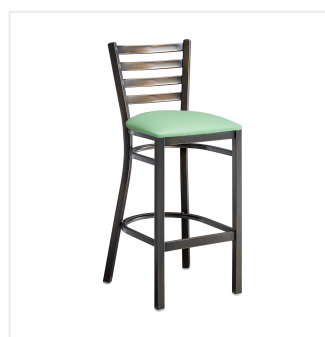

## Lancaster Table & Seating Distressed Copper Finish Ladder Back Bar Stool with 2 1/2" Seafoam Vinyl Padded Seat - Detached

#164BMLDVSKD

Item #: 164BMLDVSKD Qty: \_\_\_\_\_

Project: \_\_\_\_\_

Approval: \_\_\_\_\_ Date: \_\_\_\_\_

### Features

- Contoured back and built-in footrest for exceptional comfort
- Soft 2 1/2" thick vinyl padded cushion
- Durable steel frame with stylish distressed copper finish
- Great for bar and raised table seating
- Ships unassembled to save on shipping costs

## Technical Data

Capacity	330 lb.
Color	Copper
Finish	Copper Distressed
Frame Material	Metal Steel
Padded Seat	With Padded Seat
Seat Color	Green
Seat Material	Vinyl
Seat Thickness	2 1/2 Inches
Seat Type	Solid
Style	Ladder Back
Type	Bar Stools
Usage	Indoor

## Notes & Details

---

Seat your guests in comfort and style with this Lancaster Table & Seating distressed copper finish ladder back bar stool with 2 1/2" seafoam vinyl padded seat. This bar stool's sleek padded seat combines with its contemporary ladder back steel frame to instill a modern look in any location. Plus, since this bar stool's back is contoured for a customer's back, it will provide comfort while maintaining a distinct appearance.