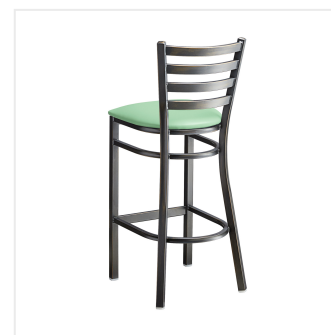

Lancaster Table & Seating Distressed Copper Finish Ladder Back Bar Stool with 2 1/2" Seafoam Vinyl Padded Seat - Assembled

#164BMLDVSFAS

Item #: 164BMLDVSFAS Qty: _____

Project: _____

Approval: _____ Date: _____

Features

- Contoured back and built-in footrest for exceptional comfort
- Soft 2 1/2" thick vinyl padded cushion
- Durable steel frame with stylish distressed copper finish
- Great for bar and raised table seating
- Conveniently ships fully assembled for immediate use

Technical Data

Color	Copper
Finish	Copper Distressed
Frame Material	Metal Steel
Padded Seat	With Padded Seat
Seat Color	Green
Seat Material	Vinyl
Seat Thickness	2 1/2 Inches
Seat Type	Solid
Style	Ladder Back
Type	Bar Stools
Usage	Indoor

Plan View

Notes & Details

Seat your guests in comfort and style with this Lancaster Table & Seating distressed copper finish ladder back bar stool with 2 1/2" seafoam vinyl padded seat. This bar stool's sleek padded seat combines with its contemporary ladder back steel frame to instill a modern look in any location. Plus, since this bar stool's back is contoured for a customer's back, it will provide comfort while maintaining a distinct appearance.