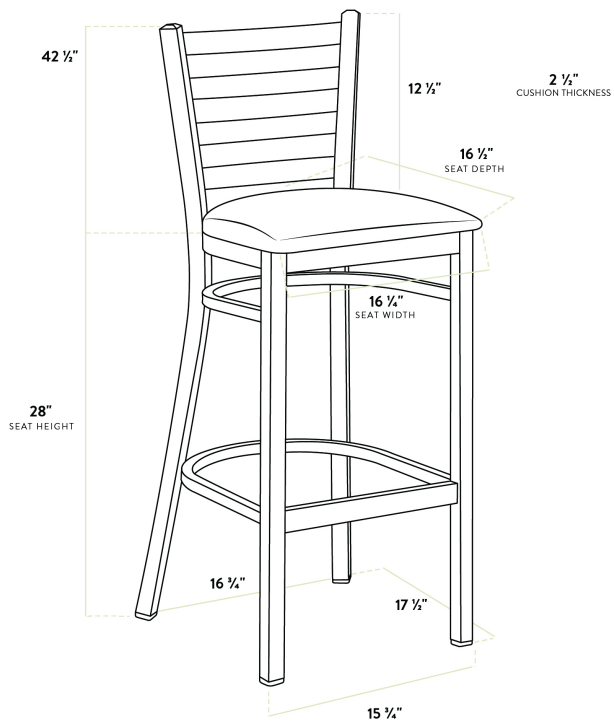

Technical Data

Color	Copper
Finish	Copper Distressed
Frame Material	Metal Steel
Padded Seat	With Padded Seat
Seat Color	Green
Seat Material	Vinyl
Seat Thickness	2 1/2 Inches
Seat Type	Solid
Style	Ladder Back
Type	Bar Stools
Usage	Indoor

Plan View