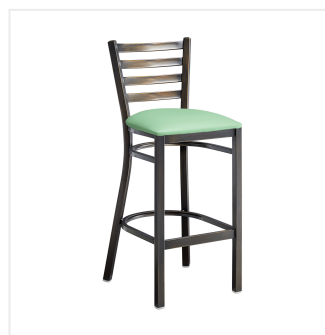

Lancaster Table & Seating Distressed Copper Finish Ladder Back Bar Stool with 2 1/2" Seafoam Vinyl Padded Seat - Assembled

#164BMLDVSFAS

Item #: 164BMLDVSFAS Qty: _____

Project: _____

Approval: _____ Date: _____

Features

- Contoured back and built-in footrest for exceptional comfort
- Soft 2 1/2" thick vinyl padded cushion
- Durable steel frame with stylish distressed copper finish
- Great for bar and raised table seating
- Conveniently ships fully assembled for immediate use

Technical Data

Color	Copper
Finish	Copper Distressed
Frame Material	Metal Steel
Padded Seat	With Padded Seat
Seat Color	Green
Seat Material	Vinyl
Seat Thickness	2 1/2 Inches
Seat Type	Solid
Style	Ladder Back
Type	Bar Stools
Usage	Indoor

Plan View

Notes & Details

Seat your guests in comfort and style with this Lancaster Table & Seating distressed copper finish ladder back bar stool with 2 1/2" seafoam vinyl padded seat. This bar stool's sleek padded seat combines with its contemporary ladder back steel frame to instill a modern look in any location. Plus, since this bar stool's back is contoured for a customer's back, it will provide comfort while maintaining a distinct appearance.