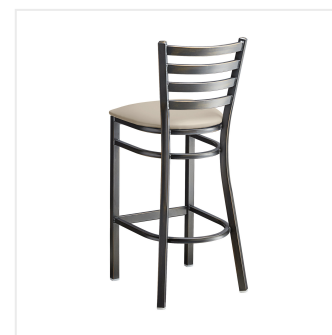

## Lancaster Table & Seating Distressed Copper Finish Ladder Back Bar Stool with 2 1/2" Light Gray Vinyl Padded Seat - Assembled

#164BMLDVLGAS

Item #: 164BMLDVLGAS Qty: \_\_\_\_\_

Project: \_\_\_\_\_

Approval: \_\_\_\_\_ Date: \_\_\_\_\_

### Features

- Contoured back and built-in footrest for exceptional comfort
- Soft 2 1/2" thick vinyl padded cushion
- Durable steel frame with stylish distressed copper finish
- Great for bar and raised table seating
- Conveniently ships fully assembled for immediate use

## Technical Data

Back Color	Black Copper
Capacity	330 lb.
Finish	Copper Distressed
Frame Color	Black Copper
Frame Material	Metal Steel
Padded Seat	With Padded Seat
Seat Color	Gray
Seat Material	Vinyl
Seat Thickness	2 1/2 Inches
Seat Type	Solid
Style	Ladder Back
Type	Bar Stools
Usage	Indoor

## Notes & Details

---

Seat your guests in comfort and style with this Lancaster Table & Seating distressed copper finish ladder back bar stool with 2 1/2" light gray vinyl padded seat. This bar stool's sleek padded seat combines with its contemporary ladder back steel frame to instill a modern look in any location. Plus, since this bar stool's back is contoured for a customer's back, it will provide comfort while maintaining a distinct appearance.