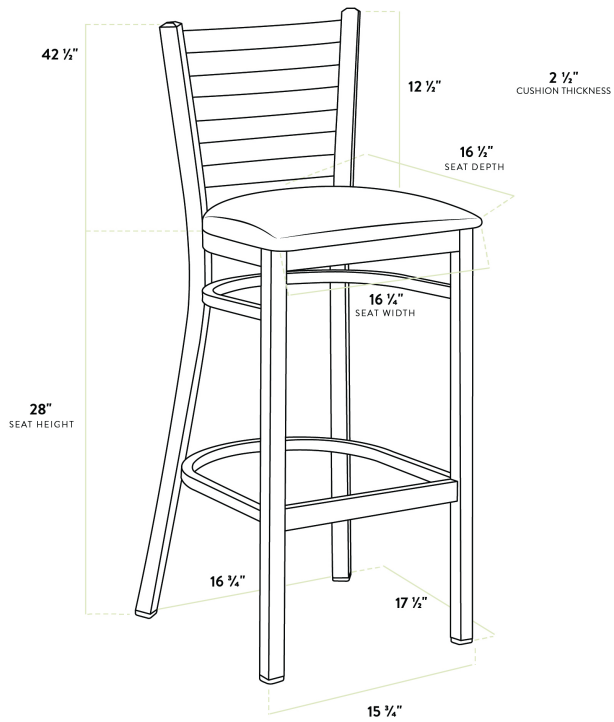

Technical Data

Back Color	Black Copper
Capacity	330 lb.
Finish	Copper Distressed
Frame Color	Black Copper
Frame Material	Metal Steel
Padded Seat	With Padded Seat
Seat Color	Gray
Seat Material	Vinyl
Seat Thickness	2 1/2 Inches
Seat Type	Solid
Style	Ladder Back
Type	Bar Stools
Usage	Indoor

Plan View