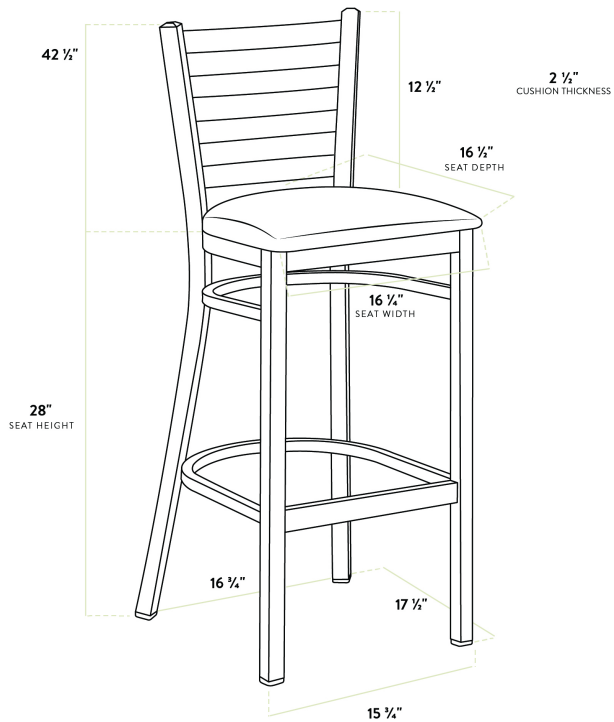

Technical Data

Capacity	330 lb.
Color	Copper
Finish	Copper Distressed
Frame Material	Metal Steel
Padded Seat	With Padded Seat
Seat Color	Brown
Seat Material	Vinyl
Seat Thickness	2 1/2 Inches
Seat Type	Solid
Style	Ladder Back
Type	Bar Stools
Usage	Indoor

Plan View