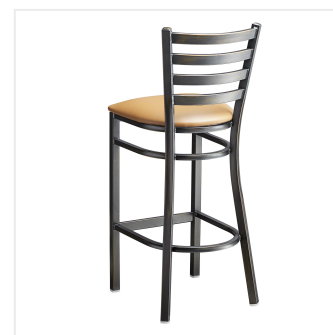

## Lancaster Table & Seating Distressed Copper Finish Ladder Back Bar Stool with 2 1/2" Light Brown Vinyl Padded Seat - Detached

#164BMLDVLBKD

Item #: 164BMLDVLBKD Qty: \_\_\_\_\_

Project: \_\_\_\_\_

Approval: \_\_\_\_\_ Date: \_\_\_\_\_

### Features

- Contoured back and built-in footrest for exceptional comfort
- Soft 2 1/2" thick vinyl padded cushion
- Durable steel frame with stylish distressed copper finish
- Great for bar and raised table seating
- Ships unassembled to save on shipping costs

## Technical Data

Capacity	330 lb.
Color	Copper
Finish	Copper Distressed
Frame Material	Metal Steel
Padded Seat	With Padded Seat
Seat Color	Brown
Seat Material	Vinyl
Seat Thickness	2 1/2 Inches
Seat Type	Solid
Style	Ladder Back
Type	Bar Stools
Usage	Indoor

## Notes & Details

---

Seat your guests in comfort and style with this Lancaster Table & Seating distressed copper finish ladder back bar stool with 2 1/2" light brown vinyl padded seat. This bar stool's sleek padded seat combines with its contemporary ladder back steel frame to instill a modern look in any location. Plus, since this bar stool's back is contoured for a customer's back, it will provide comfort while maintaining a distinct appearance.