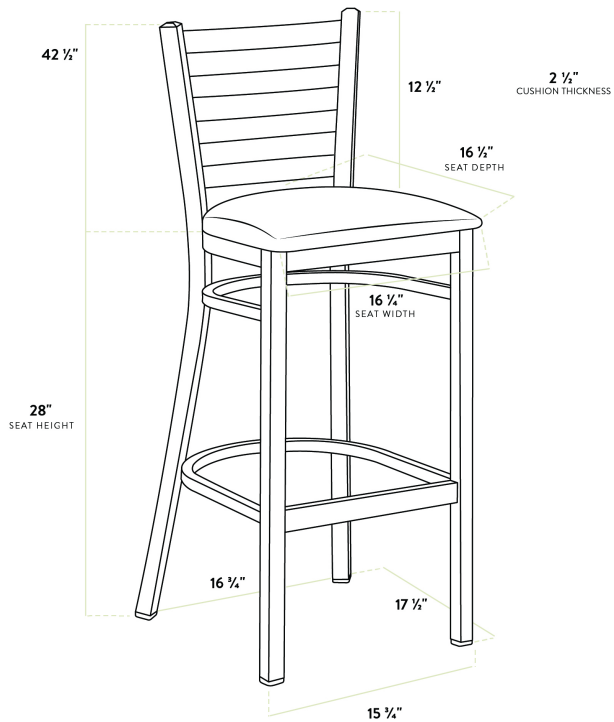

Technical Data

Capacity	330 lb.
Color	Copper
Finish	Copper Distressed
Frame Material	Metal Steel
Padded Seat	With Padded Seat
Seat Color	Blue
Seat Material	Vinyl
Seat Thickness	2 1/2 Inches
Seat Type	Solid
Style	Ladder Back
Type	Bar Stools
Usage	Indoor

Plan View