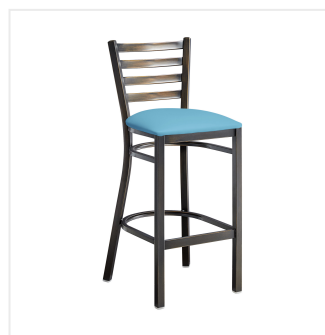

Lancaster Table & Seating Distressed Copper Finish Ladder Back Bar Stool with 2 1/2" Blue Vinyl Padded Seat - Detached

#164BMLDVBLKD

Item #: 164BMLDVBLKD Qty: _____

Project: _____

Approval: _____ Date: _____

Features

- Contoured back and built-in footrest for exceptional comfort
- Soft 2 1/2" thick vinyl padded cushion
- Durable steel frame with stylish distressed copper finish
- Great for bar and raised table seating
- Ships unassembled to save on shipping costs

Technical Data

Capacity	330 lb.
Color	Copper
Finish	Copper Distressed
Frame Material	Metal Steel
Padded Seat	With Padded Seat
Seat Color	Blue
Seat Material	Vinyl
Seat Thickness	2 1/2 Inches
Seat Type	Solid
Style	Ladder Back
Type	Bar Stools
Usage	Indoor

Plan View

Notes & Details

Seat your guests in comfort and style with this Lancaster Table & Seating distressed copper finish ladder back bar stool with 2 1/2" blue vinyl padded seat. This bar stool's sleek padded seat combines with its contemporary ladder back steel frame to instill a modern look in any location. Plus, since this bar stool's back is contoured for a customer's back, it will provide comfort while maintaining a distinct appearance.