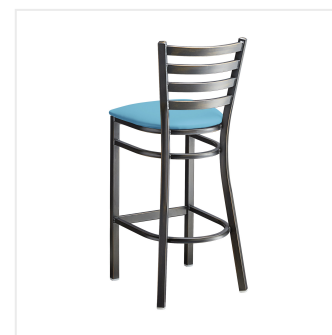

Lancaster Table & Seating Distressed Copper Finish Ladder Back Bar Stool with 2 1/2" Blue Vinyl Padded Seat - Detached

#164BMLDVBLKD

Item #: 164BMLDVBLKD Qty: _____

Project: _____

Approval: _____ Date: _____

Features

- Contoured back and built-in footrest for exceptional comfort
- Soft 2 1/2" thick vinyl padded cushion
- Durable steel frame with stylish distressed copper finish
- Great for bar and raised table seating
- Ships unassembled to save on shipping costs

Technical Data

Capacity	330 lb.
Color	Copper
Finish	Copper Distressed
Frame Material	Metal Steel
Padded Seat	With Padded Seat
Seat Color	Blue
Seat Material	Vinyl
Seat Thickness	2 1/2 Inches
Seat Type	Solid
Style	Ladder Back
Type	Bar Stools
Usage	Indoor

Plan View

Notes & Details

Seat your guests in comfort and style with this Lancaster Table & Seating distressed copper finish ladder back bar stool with 2 1/2" blue vinyl padded seat. This bar stool's sleek padded seat combines with its contemporary ladder back steel frame to instill a modern look in any location. Plus, since this bar stool's back is contoured for a customer's back, it will provide comfort while maintaining a distinct appearance.