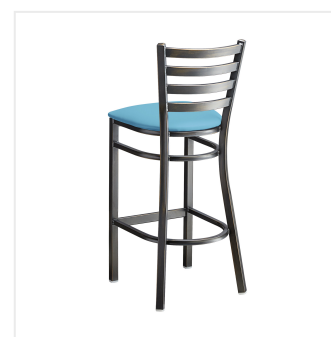

## Lancaster Table & Seating Distressed Copper Finish Ladder Back Bar Stool with 2 1/2" Blue Vinyl Padded Seat - Assembled

#164BMLDVBLAS

Item #: 164BMLDVBLAS Qty: \_\_\_\_\_

Project: \_\_\_\_\_

Approval: \_\_\_\_\_ Date: \_\_\_\_\_

### Features

- Contoured back and built-in footrest for exceptional comfort
- Soft 2 1/2" thick vinyl padded cushion
- Durable steel frame with stylish distressed copper finish
- Great for bar and raised table seating
- Conveniently ships fully assembled for immediate use

## Technical Data

Color	Copper
Finish	Copper Distressed
Frame Material	Metal Steel
Padded Seat	With Padded Seat
Seat Color	Blue
Seat Material	Vinyl
Seat Thickness	2 1/2 Inches
Seat Type	Solid
Style	Ladder Back
Type	Bar Stools
Usage	Indoor

## Notes & Details

---

Seat your guests in comfort and style with this Lancaster Table & Seating distressed copper finish ladder back bar stool with 2 1/2" blue vinyl padded seat. This bar stool's sleek padded seat combines with its contemporary ladder back steel frame to instill a modern look in any location. Plus, since this bar stool's back is contoured for a customer's back, it will provide comfort while maintaining a distinct appearance.