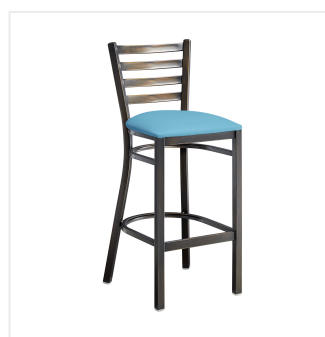

## Lancaster Table & Seating Distressed Copper Finish Ladder Back Bar Stool with 2 1/2" Blue Vinyl Padded Seat - Assembled

#164BMLDVBLAS

Item #: 164BMLDVBLAS Qty: \_\_\_\_\_

Project: \_\_\_\_\_

Approval: \_\_\_\_\_ Date: \_\_\_\_\_

### Features

- Contoured back and built-in footrest for exceptional comfort
- Soft 2 1/2" thick vinyl padded cushion
- Durable steel frame with stylish distressed copper finish
- Great for bar and raised table seating
- Conveniently ships fully assembled for immediate use

## Technical Data

Color	Copper
Finish	Copper Distressed
Frame Material	Metal Steel
Padded Seat	With Padded Seat
Seat Color	Blue
Seat Material	Vinyl
Seat Thickness	2 1/2 Inches
Seat Type	Solid
Style	Ladder Back
Type	Bar Stools
Usage	Indoor

## Notes & Details

---

Seat your guests in comfort and style with this Lancaster Table & Seating distressed copper finish ladder back bar stool with 2 1/2" blue vinyl padded seat. This bar stool's sleek padded seat combines with its contemporary ladder back steel frame to instill a modern look in any location. Plus, since this bar stool's back is contoured for a customer's back, it will provide comfort while maintaining a distinct appearance.