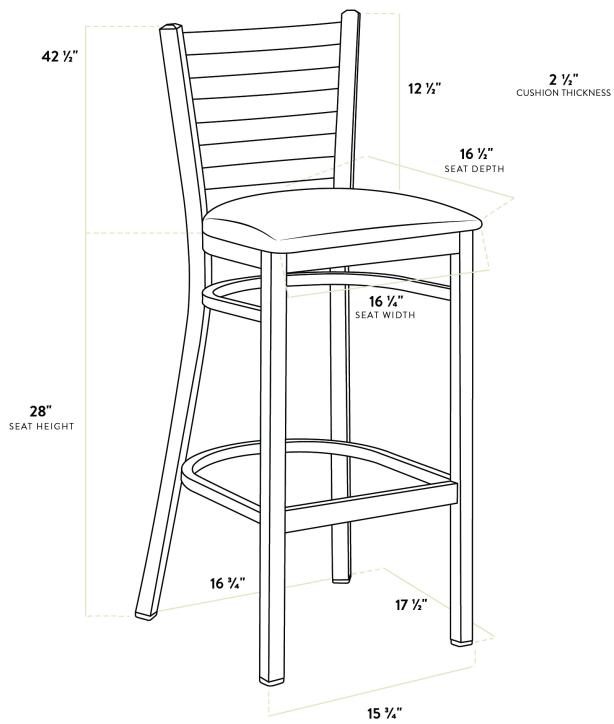

Technical Data

Color	Copper
Finish	Copper Distressed
Frame Material	Metal Steel
Padded Seat	With Padded Seat
Seat Color	Blue
Seat Material	Vinyl
Seat Thickness	2 1/2 Inches
Seat Type	Solid
Style	Ladder Back
Type	Bar Stools
Usage	Indoor

Plan View