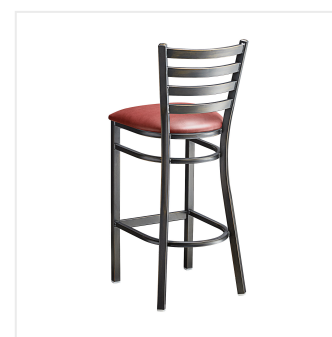

## Lancaster Table & Seating Distressed Copper Finish Ladder Back Bar Stool with 2 1/2" Burgundy Vinyl Padded Seat - Detached

#164BMLDVBGKD

Item #: 164BMLDVBGKD Qty: \_\_\_\_\_

Project: \_\_\_\_\_

Approval: \_\_\_\_\_ Date: \_\_\_\_\_

### Features

- Contoured back and built-in footrest for exceptional comfort
- Soft 2 1/2" thick vinyl padded cushion
- Durable steel frame with stylish distressed copper finish
- Great for bar and raised table seating
- Ships unassembled to save on shipping costs

## Technical Data

Capacity	330 lb.
Color	Copper
Finish	Copper Distressed
Frame Material	Metal Steel
Padded Seat	With Padded Seat
Seat Color	Burgundy
Seat Material	Vinyl
Seat Thickness	2 1/2 Inches
Seat Type	Solid
Style	Ladder Back
Type	Bar Stools
Usage	Indoor

## Notes & Details

---

Seat your guests in comfort and style with this Lancaster Table & Seating distressed copper finish ladder back bar stool with 2 1/2" burgundy vinyl padded seat. This bar stool's sleek padded seat combines with its contemporary ladder back steel frame to instill a modern look in any location. Plus, since this bar stool's back is contoured for a customer's back, it will provide comfort while maintaining a distinct appearance.