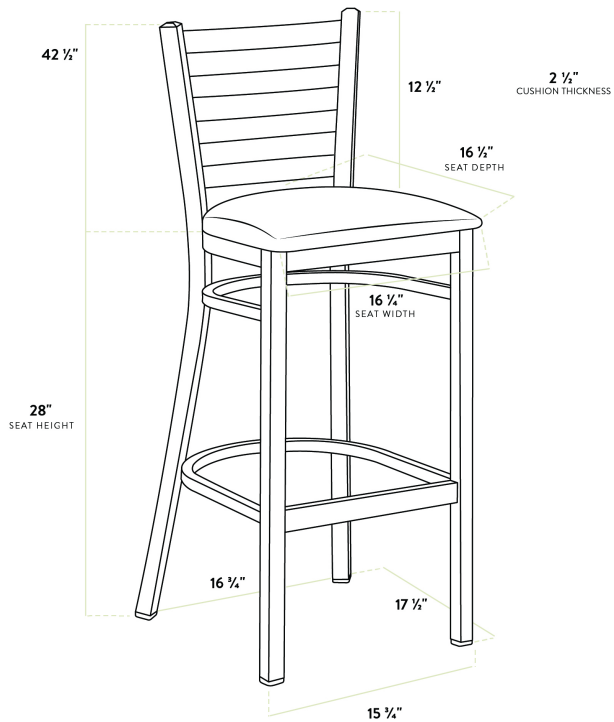

Technical Data

Capacity	330 lb.
Color	Copper
Finish	Copper Distressed
Frame Material	Metal Steel
Padded Seat	With Padded Seat
Seat Color	Burgundy
Seat Material	Vinyl
Seat Thickness	2 1/2 Inches
Seat Type	Solid
Style	Ladder Back
Type	Bar Stools
Usage	Indoor

Plan View