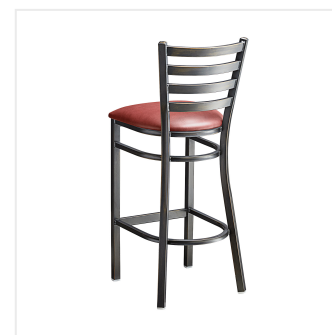

## Lancaster Table & Seating Distressed Copper Finish Ladder Back Bar Stool with 2 1/2" Burgundy Vinyl Padded Seat - Assembled

#164BMLDVBGAS

Item #: 164BMLDVBGAS Qty: \_\_\_\_\_

Project: \_\_\_\_\_

Approval: \_\_\_\_\_ Date: \_\_\_\_\_

### Features

- Contoured back and built-in footrest for exceptional comfort
- Soft 2 1/2" thick vinyl padded cushion
- Durable steel frame with stylish distressed copper finish
- Great for bar and raised table seating
- Conveniently ships fully assembled for immediate use

## Technical Data

Color	Copper
Finish	Copper Distressed
Frame Material	Metal Steel
Padded Seat	With Padded Seat
Seat Color	Burgundy
Seat Material	Vinyl
Seat Thickness	2 1/2 Inches
Seat Type	Solid
Style	Ladder Back
Type	Bar Stools
Usage	Indoor

## Notes & Details

---

Seat your guests in comfort and style with this Lancaster Table & Seating distressed copper finish ladder back bar stool with 2 1/2" burgundy vinyl padded seat. This bar stool's sleek padded seat combines with its contemporary ladder back steel frame to instill a modern look in any location. Plus, since this bar stool's back is contoured for a customer's back, it will provide comfort while maintaining a distinct appearance.