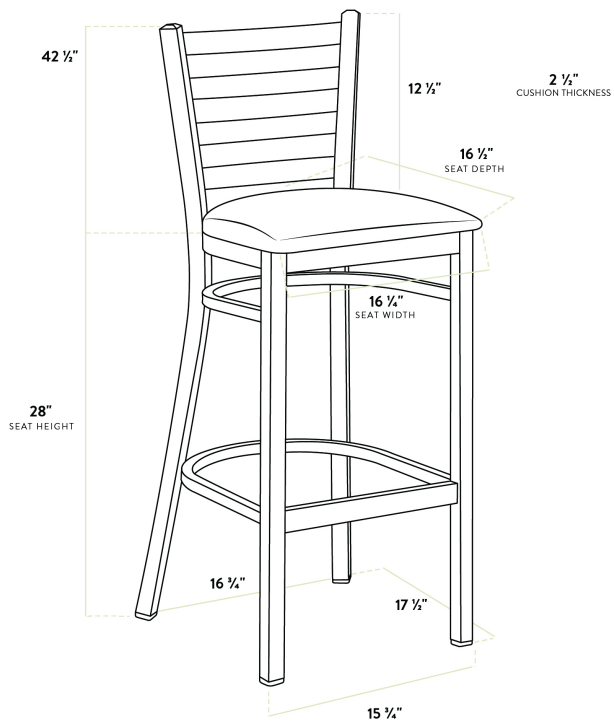

Technical Data

Color	Copper
Finish	Copper Distressed
Frame Material	Metal Steel
Padded Seat	With Padded Seat
Seat Color	Burgundy
Seat Material	Vinyl
Seat Thickness	2 1/2 Inches
Seat Type	Solid
Style	Ladder Back
Type	Bar Stools
Usage	Indoor

Plan View