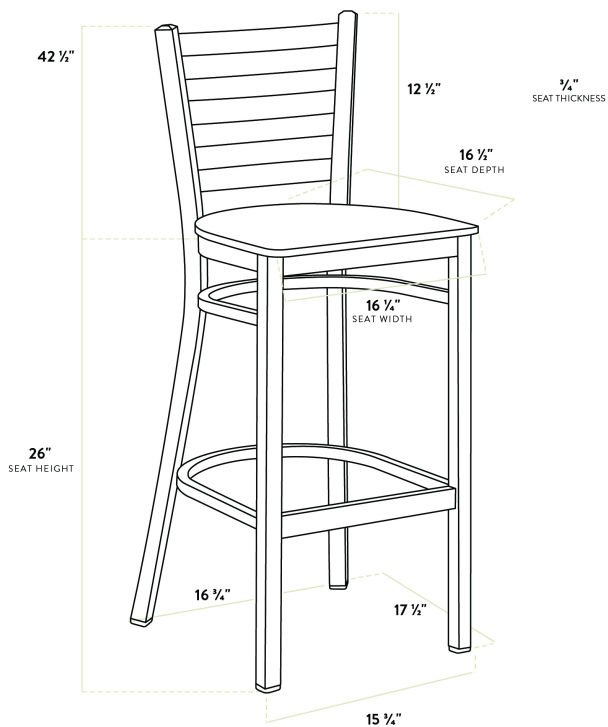

Technical Data

Capacity	330 lb.
Color	Silver
Frame Material	Metal Steel
Padded Seat	Without Padded Seat
Seat Color	Beige
Seat Material	Wood
Seat Thickness	3/4 Inch
Seat Type	Solid
Style	Ladder Back
Type	Bar Stools
Usage	Indoor

Plan View

Notes & Details

Seat your guests in comfort and style with this Lancaster Table & Seating clear coat finish ladder back bar stool with vintage wood seat. This bar stool's sturdy wood seat with a sleek vintage finish combines with its contemporary ladder back steel frame to instill a modern look in any location. Plus, since this bar stool's back is contoured for a customer's back, it will provide comfort while maintaining a distinct appearance.

This bar stool's sturdy steel frame provides unmatched durability in your dining room. It can hold up to 330 lb. of weight thanks to the metal frame and supports under the seat. Additionally, the clear coat powder coating on this bar stool ensures longevity through everyday wear and tear, resisting strains, scratches, and smudges. It also features a ladder back design that gives it a unique visual appeal, making it perfect for either upscale or casual decor. The durable vintage wood seat is easy to clean, and it offers style and convenience in your establishment!

This convenient bar stool weighs just 16 lb., which makes it easy for staff and customers to set up and move these seats. Each leg has a glide on the bottom to protect floors from becoming scuffed when the bar stools are moved. To save you the time and hassle of assembly, this bar stool is shipped fully assembled with the seat already attached.