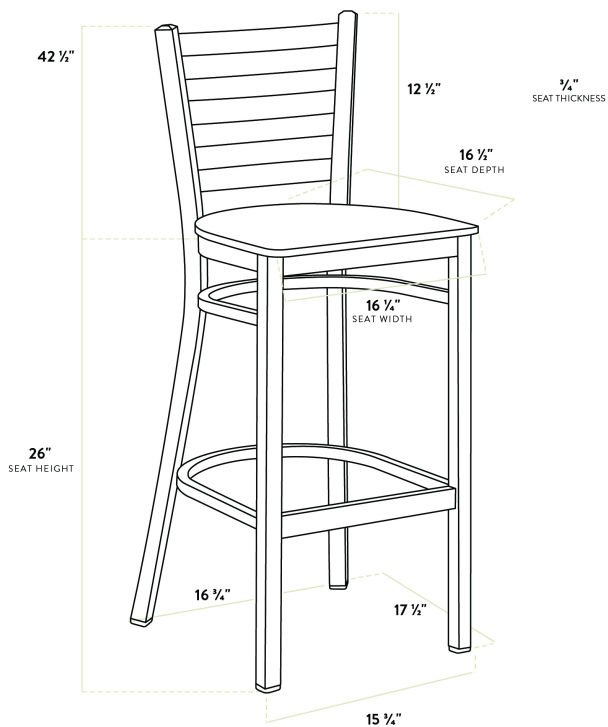

Technical Data

Capacity	330 lb.
Color	Silver
Frame Material	Metal Steel
Padded Seat	Without Padded Seat
Seat Color	Beige
Seat Material	Wood
Seat Thickness	3/4 Inch
Seat Type	Solid
Style	Ladder Back
Type	Bar Stools
Usage	Indoor

Plan View

Notes & Details

Seat your guests in comfort and style with this Lancaster Table & Seating clear coat finish ladder back bar stool with natural wood seat. This bar stool's sturdy wood seat with a sleek natural finish combines with its contemporary ladder back steel frame to instill a modern look in any location. Plus, since this bar stool's back is contoured for a customer's back, it will provide comfort while maintaining a distinct appearance.

This bar stool's sturdy steel frame provides unmatched durability in your dining room. It can hold up to 330 lb. of weight thanks to the metal frame and supports under the seat. Additionally, the clear coat powder coating on this bar stool ensures longevity through everyday wear and tear, resisting strains, scratches, and smudges. It also features a ladder back design that gives it a unique visual appeal, making it perfect for either upscale or casual decor. The durable natural wood seat is easy to clean, and it offers style and convenience in your establishment!

This convenient bar stool weighs just 16 lb., which makes it easy for staff and customers to set up and move these seats. Each leg has a glide on the bottom to protect floors from becoming scuffed when the bar stools are moved. To save you the time and hassle of assembly, this bar stool is shipped fully assembled with the seat already attached.