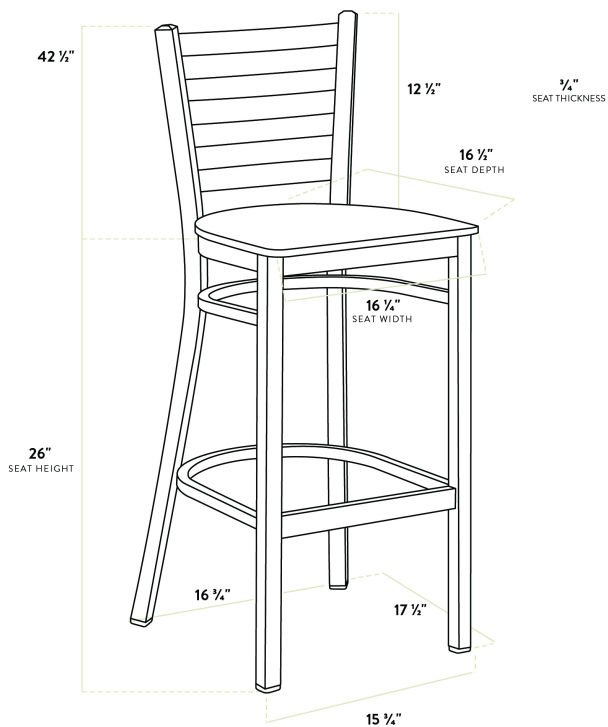

Technical Data

Capacity	330 lb.
Color	Silver
Frame Material	Metal Steel
Padded Seat	Without Padded Seat
Seat Color	Brown
Seat Material	Wood
Seat Thickness	3/4 Inch
Seat Type	Solid
Style	Ladder Back
Type	Bar Stools
Usage	Indoor

Plan View

Notes & Details

Seat your guests in comfort and style with this Lancaster Table & Seating clear coat finish ladder back bar stool with mahogany wood seat. This bar stool's sturdy wood seat with a sleek mahogany finish combines with its contemporary ladder back steel frame to instill a modern look in any location. Plus, since this bar stool's back is contoured for a customer's back, it will provide comfort while maintaining a distinct appearance.

This bar stool's sturdy steel frame provides unmatched durability in your dining room. It can hold up to 330 lb. of weight thanks to the metal frame and supports under the seat. Additionally, the clear coat powder coating on this bar stool ensures longevity through everyday wear and tear, resisting strains, scratches, and smudges. It also features a ladder back design that gives it a unique visual appeal, making it perfect for either upscale or casual decor. The durable mahogany wood seat is easy to clean, and it offers style and convenience in your establishment!

This convenient bar stool weighs just 16 lb., which makes it easy for staff and customers to set up and move these seats. Each leg has a glide on the bottom to protect floors from becoming scuffed when the bar stools are moved. To save you the time and hassle of assembly, this bar stool is shipped fully assembled with the seat already attached.