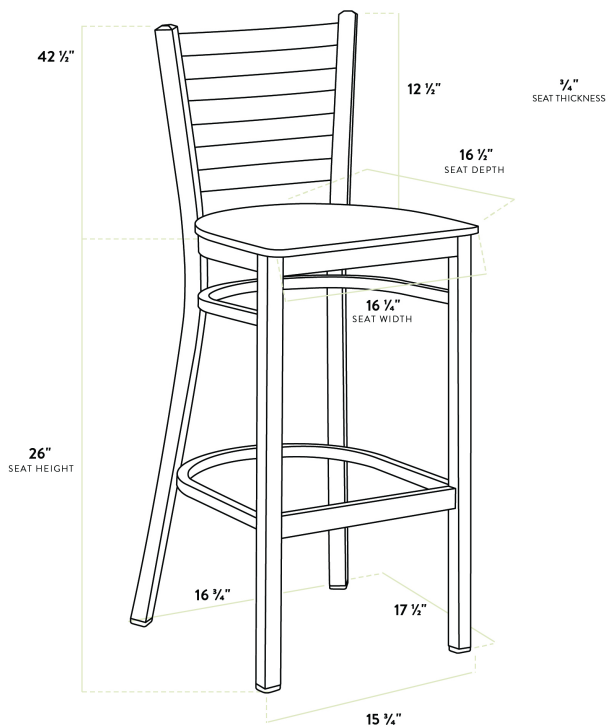

Technical Data

Capacity	330 lb.
Color	Silver
Frame Material	Metal Steel
Padded Seat	Without Padded Seat
Seat Color	Brown
Seat Material	Wood
Seat Thickness	3/4 Inch
Seat Type	Solid
Style	Ladder Back
Type	Bar Stools
Usage	Indoor

Plan View

Notes & Details

Seat your guests in comfort and style with this Lancaster Table & Seating clear coat finish ladder back bar stool with driftwood seat. This bar stool's sturdy wood seat with a sleek driftwood finish combines with its contemporary ladder back steel frame to instill a modern look in any location. Plus, since this bar stool's back is contoured for a customer's back, it will provide comfort while maintaining a distinct appearance.

This bar stool's sturdy steel frame provides unmatched durability in your dining room. It can hold up to 330 lb. of weight thanks to the metal frame and supports under the seat. Additionally, the clear coat powder coating on this bar stool ensures longevity through everyday wear and tear, resisting strains, scratches, and smudges. It also features a ladder back design that gives it a unique visual appeal, making it perfect for either upscale or casual decor. The durable driftwood seat is easy to clean, and it offers style and convenience in your establishment!

This convenient bar stool weighs just 16 lb., which makes it easy for staff and customers to set up and move these seats. Each leg has a glide on the bottom to protect floors from becoming scuffed when the bar stools are moved. To save you the time and hassle of assembly, this bar stool is shipped fully assembled with the seat already attached.