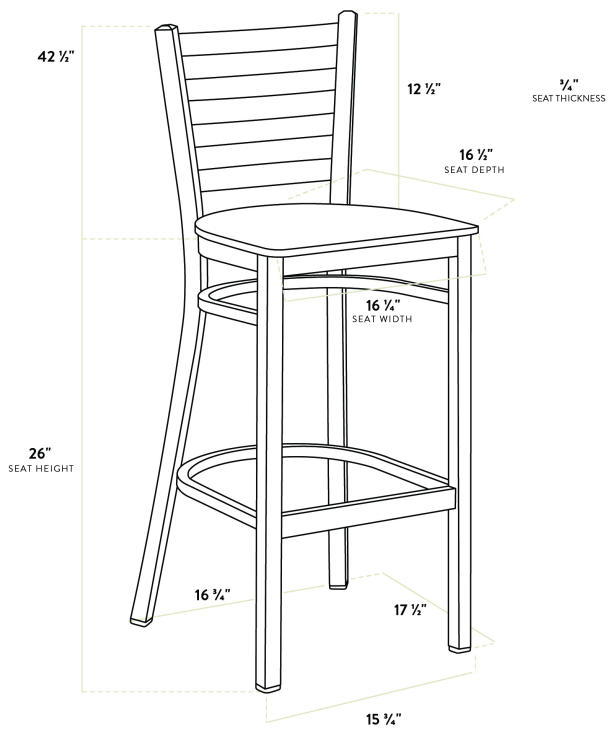

Technical Data

Capacity	330 lb.
Color	Silver
Frame Material	Metal Steel
Padded Seat	Without Padded Seat
Seat Color	Brown
Seat Material	Wood
Seat Thickness	3/4 Inch
Seat Type	Solid
Style	Ladder Back
Type	Bar Stools
Usage	Indoor

Plan View