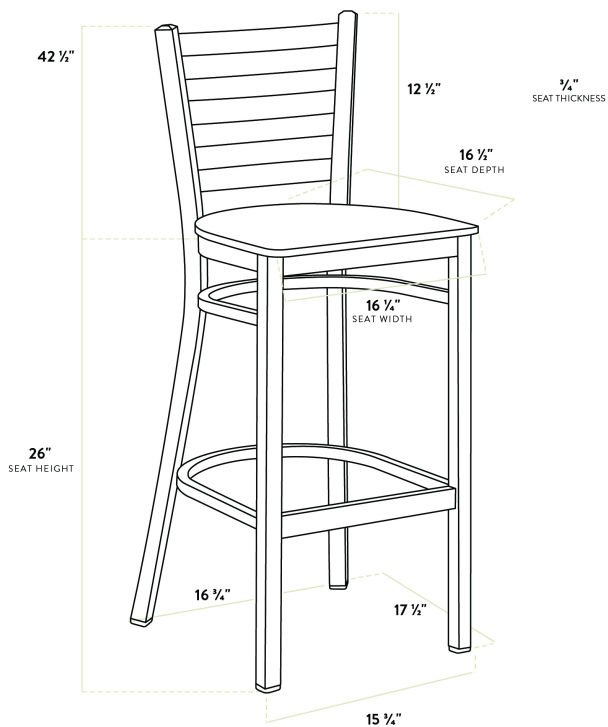

Technical Data

Capacity	330 lb.
Color	Silver
Frame Material	Metal Steel
Padded Seat	Without Padded Seat
Seat Color	Brown
Seat Material	Wood
Seat Thickness	3/4 Inch
Seat Type	Solid
Style	Ladder Back
Type	Bar Stools
Usage	Indoor

Plan View

Notes & Details

Seat your guests in comfort and style with this Lancaster Table & Seating clear coat finish ladder back bar stool with cherry wood seat. This bar stool's sturdy wood seat with a sleek cherry finish combines with its contemporary ladder back steel frame to instill a modern look in any location. Plus, since this bar stool's back is contoured for a customer's back, it will provide comfort while maintaining a distinct appearance.

This bar stool's sturdy steel frame provides unmatched durability in your dining room. It can hold up to 330 lb. of weight thanks to the metal frame and supports under the seat. Additionally, the clear coat powder coating on this bar stool ensures longevity through everyday wear and tear, resisting strains, scratches, and smudges. It also features a ladder back design that gives it a unique visual appeal, making it perfect for either upscale or casual decor. The durable cherry wood seat is easy to clean, and it offers style and convenience in your establishment!

This convenient bar stool weighs just 16 lb., which makes it easy for staff and customers to set up and move these seats. Each leg has a glide on the bottom to protect floors from becoming scuffed when the bar stools are moved. To save you the time and hassle of assembly, this bar stool is shipped fully assembled with the seat already attached.