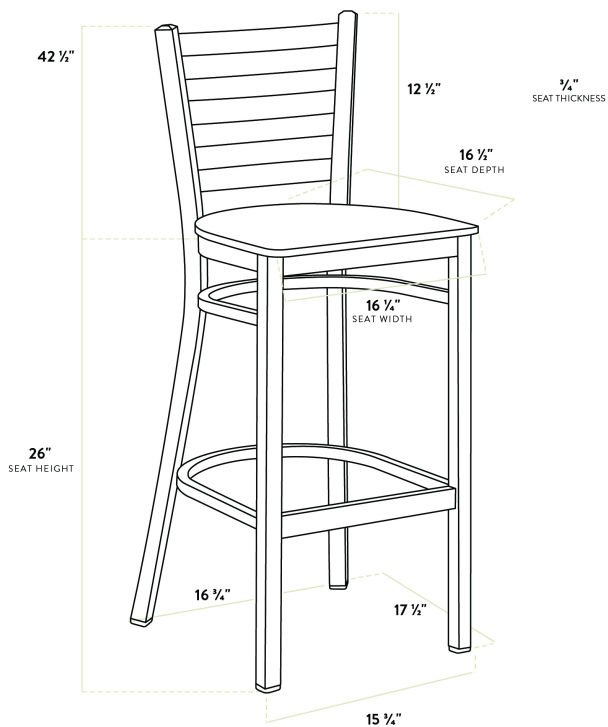

Technical Data

Capacity	330 lb.
Color	Silver
Frame Material	Metal Steel
Padded Seat	Without Padded Seat
Seat Color	Black
Seat Material	Wood
Seat Thickness	3/4 Inch
Seat Type	Solid
Style	Ladder Back
Type	Bar Stools
Usage	Indoor

Plan View

Notes & Details

Seat your guests in comfort and style with this Lancaster Table & Seating clear coat finish ladder back bar stool with black wood seat. This bar stool's sturdy wood seat with a sleek black finish combines with its contemporary ladder back steel frame to instill a modern look in any location. Plus, since this bar stool's back is contoured for a customer's back, it will provide comfort while maintaining a distinct appearance.

This bar stool's sturdy steel frame provides unmatched durability in your dining room. It can hold up to 330 lb. of weight thanks to the metal frame and supports under the seat. Additionally, the clear coat powder coating on this bar stool ensures longevity through everyday wear and tear, resisting strains, scratches, and smudges. It also features a ladder back design that gives it a unique visual appeal, making it perfect for either upscale or casual decor. The durable black wood seat is easy to clean, and it offers style and convenience in your establishment!

This convenient bar stool weighs just 16 lb., which makes it easy for staff and customers to set up and move these seats. Each leg has a glide on the bottom to protect floors from becoming scuffed when the bar stools are moved. To save you the time and hassle of assembly, this bar stool is shipped fully assembled with the seat already attached.