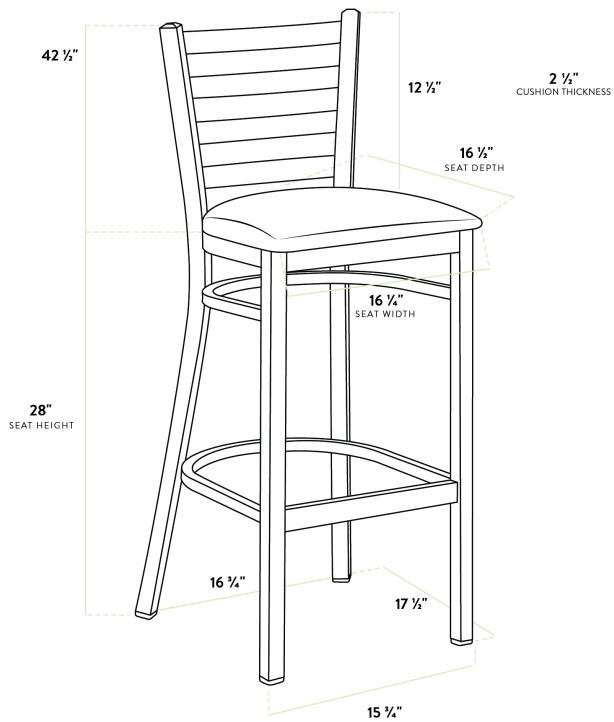

Technical Data

Back Color	Silver
Capacity	330 lb.
Frame Color	Silver
Frame Material	Metal Steel
Padded Seat	With Padded Seat
Seat Color	Green
Seat Material	Vinyl
Seat Thickness	2 1/2 Inches
Seat Type	Solid
Style	Ladder Back
Type	Bar Stools
Usage	Indoor

Plan View