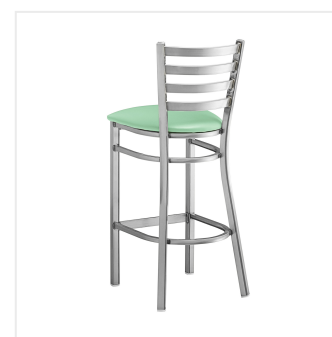

Lancaster Table & Seating Clear Coat Finish Ladder Back Bar Stool with 2 1/2" Seafoam Vinyl Padded Seat - Assembled

#164BMLCVSFAS

Item #: 164BMLCVSFAS Qty: _____

Project: _____

Approval: _____ Date: _____

Features

- Contoured back and built-in footrest for exceptional comfort
- Soft 2 1/2" thick vinyl padded cushion
- Sturdy steel frame and clear coat finish add extra durability and style
- Great for bar and raised table seating
- Conveniently ships fully assembled for immediate use

Technical Data

Back Color	Silver
Capacity	330 lb.
Frame Color	Silver
Frame Material	Metal Steel
Padded Seat	With Padded Seat
Seat Color	Green
Seat Material	Vinyl
Seat Thickness	2 1/2 Inches
Seat Type	Solid
Style	Ladder Back
Type	Bar Stools
Usage	Indoor

Plan View

Notes & Details

Seat your guests in comfort and style with this Lancaster Table & Seating clear coat finish ladder back bar stool with 2 1/2" seafoam vinyl padded seat. This bar stool's sleek padded seat combines with its contemporary ladder back steel frame to instill a modern look in any location. Plus, since this bar stool's back is contoured for a customer's back, it will provide comfort while maintaining a distinct appearance.