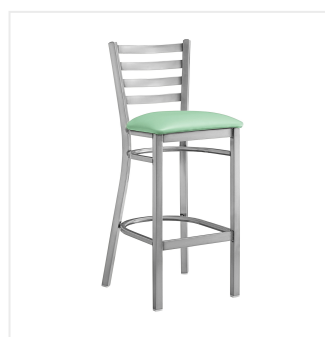

Lancaster Table & Seating Clear Coat Finish Ladder Back Bar Stool with 2 1/2" Seafoam Vinyl Padded Seat - Assembled

#164BMLCVSFAS

Item #: 164BMLCVSFAS Qty: _____

Project: _____

Approval: _____ Date: _____

Features

- Contoured back and built-in footrest for exceptional comfort
- Soft 2 1/2" thick vinyl padded cushion
- Sturdy steel frame and clear coat finish add extra durability and style
- Great for bar and raised table seating
- Conveniently ships fully assembled for immediate use

Technical Data

Back Color	Silver
Capacity	330 lb.
Frame Color	Silver
Frame Material	Metal Steel
Padded Seat	With Padded Seat
Seat Color	Green
Seat Material	Vinyl
Seat Thickness	2 1/2 Inches
Seat Type	Solid
Style	Ladder Back
Type	Bar Stools
Usage	Indoor

Plan View

Notes & Details

Seat your guests in comfort and style with this Lancaster Table & Seating clear coat finish ladder back bar stool with 2 1/2" seafoam vinyl padded seat. This bar stool's sleek padded seat combines with its contemporary ladder back steel frame to instill a modern look in any location. Plus, since this bar stool's back is contoured for a customer's back, it will provide comfort while maintaining a distinct appearance.