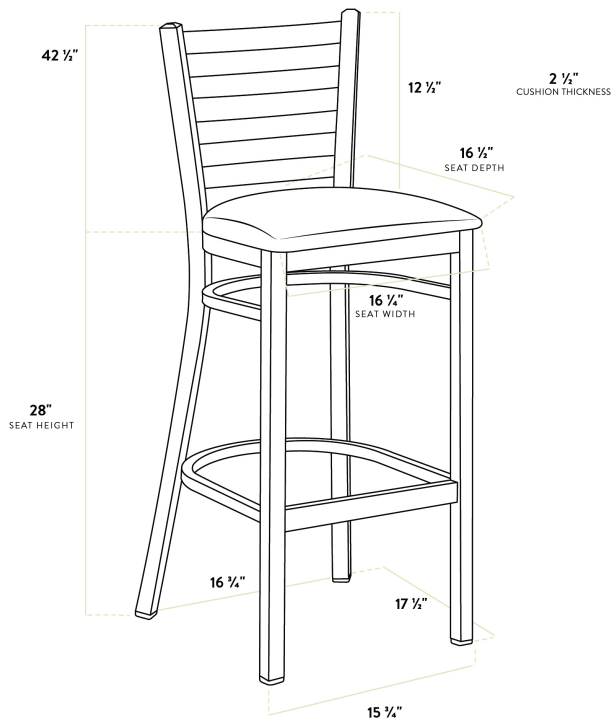

Technical Data

Capacity	330 lb.
Color	Silver
Frame Material	Metal Steel
Padded Seat	With Padded Seat
Seat Color	Blue
Seat Material	Vinyl
Seat Thickness	2 1/2 Inches
Seat Type	Solid
Style	Ladder Back
Type	Bar Stools
Usage	Indoor

Plan View