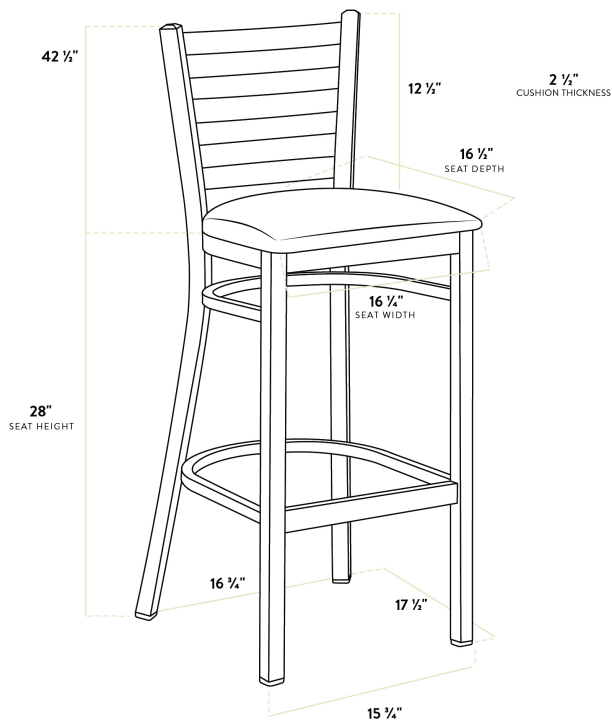

Technical Data

Color	Silver
Frame Material	Metal Steel
Padded Seat	With Padded Seat
Seat Color	Burgundy
Seat Material	Vinyl
Seat Thickness	2 1/2 Inches
Seat Type	Solid
Style	Ladder Back
Type	Bar Stools
Usage	Indoor

Plan View

Notes & Details

Seat your guests in comfort and style with this Lancaster Table & Seating clear coat finish ladder back bar stool with 2 1/2" burgundy vinyl padded seat. This bar stool's sleek padded seat combines with its contemporary ladder back steel frame to instill a modern look in any location. Plus, since this bar stool's back is contoured for a customer's back, it will provide comfort while maintaining a distinct appearance.

This bar stool's sturdy steel frame provides unmatched durability in your dining room. It can hold up to 330 lb. of weight thanks to the metal frame and supports under the seat. Additionally, the clear powder coating on this bar stool ensures longevity through everyday wear and tear, resisting strains, scratches, and smudges. It also features a ladder back design that gives it a unique visual appeal, making it perfect for either upscale or casual decor. The 2 1/2" thick burgundy vinyl padded seat provides exceptional comfort for your guests, and it's also durable and easy to clean! It is made with fire-retardant foam for added safety.

This convenient bar stool weighs just 16 lb., which makes it easy for staff and customers to set up and move these seats. Each leg has a glide on the bottom to protect floors from becoming scuffed when the bar stools are moved. To save you the time and hassle of assembly, this bar stool is shipped fully assembled with the seat already attached.