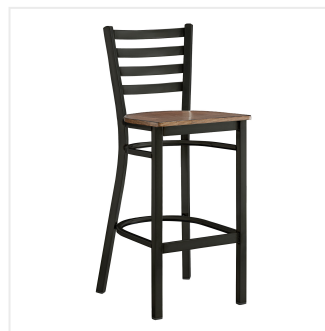

## Lancaster Table & Seating Black Finish Ladder Back Bar Stool with Vintage Wood Seat - Assembled

#164BMLBWVNAS

Item #: 164BMLBWVNAS Qty: \_\_\_\_\_

Project: \_\_\_\_\_

Approval: \_\_\_\_\_ Date: \_\_\_\_\_

### Features

- Contoured back and built-in footrest for exceptional comfort
- Trendy vintage wood seat brings a simple yet elegant style to any establishment
- Durable steel frame with stain- and smudge-resistant black powder coated finish
- Great for bar and raised table seating
- Conveniently ships fully assembled for immediate use

## Notes & Details

---

Seat your guests in comfort and style with this Lancaster Table & Seating black finish ladder back bar stool with vintage wood seat. This bar stool's sturdy wood seat with a sleek vintage finish combines with its contemporary ladder back steel frame to instill a modern look in any location. Plus, since this bar stool's back is contoured for a customer's back, it will provide comfort while maintaining a distinct appearance.

This bar stool's sturdy steel frame provides unmatched durability in your dining room. It can hold up to 330 lb. of weight thanks to the metal frame and supports under the seat. Additionally, the black powder coating on this bar stool ensures longevity through everyday wear and tear, resisting strains, scratches, and smudges. It also features a ladder back design that gives it a unique visual appeal, making it perfect for either upscale or casual decor. The durable vintage wood seat is easy to clean, and it offers style and convenience in your establishment!