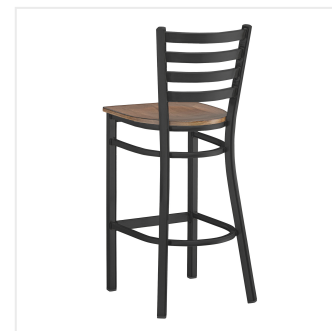

## Lancaster Table & Seating Black Finish Ladder Back Bar Stool with Vintage Wood Seat - Assembled

#164BMLBWVNAS

Item #: 164BMLBWVNAS Qty: \_\_\_\_\_

Project: \_\_\_\_\_

Approval: \_\_\_\_\_ Date: \_\_\_\_\_

### Features

- Contoured back and built-in footrest for exceptional comfort
- Trendy vintage wood seat brings a simple yet elegant style to any establishment
- Durable steel frame with stain- and smudge-resistant black powder coated finish
- Great for bar and raised table seating
- Conveniently ships fully assembled for immediate use

## Notes & Details

---

Seat your guests in comfort and style with this Lancaster Table & Seating black finish ladder back bar stool with vintage wood seat. This bar stool's sturdy wood seat with a sleek vintage finish combines with its contemporary ladder back steel frame to instill a modern look in any location. Plus, since this bar stool's back is contoured for a customer's back, it will provide comfort while maintaining a distinct appearance.

This bar stool's sturdy steel frame provides unmatched durability in your dining room. It can hold up to 330 lb. of weight thanks to the metal frame and supports under the seat. Additionally, the black powder coating on this bar stool ensures longevity through everyday wear and tear, resisting strains, scratches, and smudges. It also features a ladder back design that gives it a unique visual appeal, making it perfect for either upscale or casual decor. The durable vintage wood seat is easy to clean, and it offers style and convenience in your establishment!