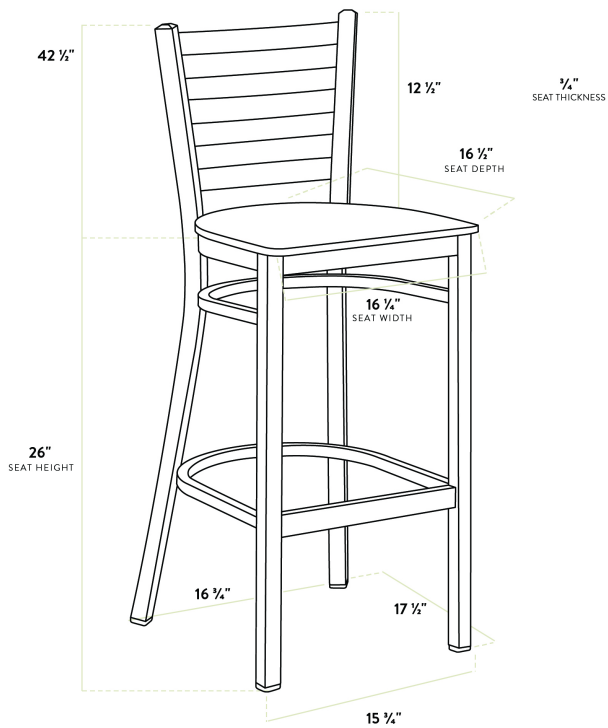

Technical Data

Capacity	330 lb.
Color	Black
Finish	Black
Frame Material	Metal Steel
Padded Seat	Without Padded Seat
Seat Color	Beige
Seat Material	Wood
Seat Thickness	3/4 Inch
Seat Type	Solid
Style	Ladder Back
Type	Bar Stools
Usage	Indoor

Plan View