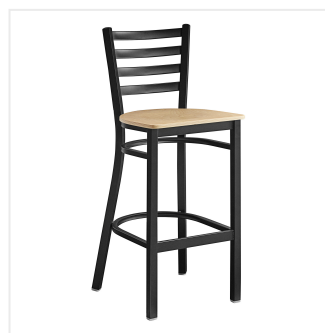

## Lancaster Table & Seating Black Finish Ladder Back Bar Stool with Natural Wood Seat - Detached

#164BMLBWNTKD

Item #: 164BMLBWNTKD Qty: \_\_\_\_\_

Project: \_\_\_\_\_

Approval: \_\_\_\_\_ Date: \_\_\_\_\_

### Features

- Contoured back and built-in footrest for exceptional comfort
- Trendy natural wood seat brings a simple yet elegant style to any establishment
- Durable steel frame with stain- and smudge-resistant black powder coated finish
- Great for bar and raised table seating
- Ships unassembled to save on shipping costs

## Technical Data

Capacity	330 lb.
Color	Black
Finish	Black
Frame Material	Metal Steel
Padded Seat	Without Padded Seat
Seat Color	Beige
Seat Material	Wood
Seat Thickness	3/4 Inch
Seat Type	Solid
Style	Ladder Back
Type	Bar Stools
Usage	Indoor

## Notes & Details

---

Seat your guests in comfort and style with this Lancaster Table & Seating black finish ladder back bar stool with natural wood seat. This bar stool's sturdy wood seat with a sleek natural finish combines with its contemporary ladder back steel frame to instill a modern look in any location. Plus, since this bar stool's back is contoured for a customer's back, it will provide comfort while maintaining a distinct appearance.