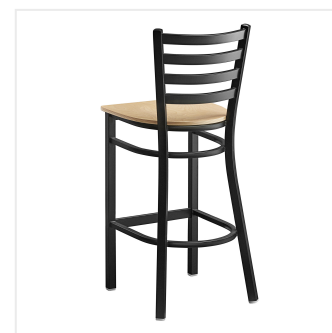

## Lancaster Table & Seating Black Finish Ladder Back Bar Stool with Natural Wood Seat - Detached

#164BMLBWNTKD

Item #: 164BMLBWNTKD Qty: \_\_\_\_\_

Project: \_\_\_\_\_

Approval: \_\_\_\_\_ Date: \_\_\_\_\_

### Features

- Contoured back and built-in footrest for exceptional comfort
- Trendy natural wood seat brings a simple yet elegant style to any establishment
- Durable steel frame with stain- and smudge-resistant black powder coated finish
- Great for bar and raised table seating
- Ships unassembled to save on shipping costs

## Technical Data

Capacity	330 lb.
Color	Black
Finish	Black
Frame Material	Metal Steel
Padded Seat	Without Padded Seat
Seat Color	Beige
Seat Material	Wood
Seat Thickness	3/4 Inch
Seat Type	Solid
Style	Ladder Back
Type	Bar Stools
Usage	Indoor

## Notes & Details

---

Seat your guests in comfort and style with this Lancaster Table & Seating black finish ladder back bar stool with natural wood seat. This bar stool's sturdy wood seat with a sleek natural finish combines with its contemporary ladder back steel frame to instill a modern look in any location. Plus, since this bar stool's back is contoured for a customer's back, it will provide comfort while maintaining a distinct appearance.