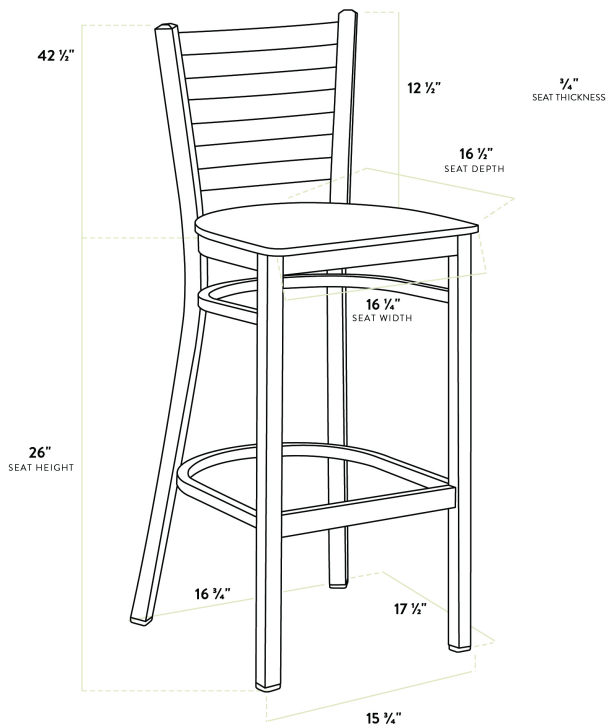

Lancaster Table & Seating Black Finish Ladder Back Bar Stool with Natural Wood Seat - Assembled

#164BMLBWNTAS

Item #: 164BMLBWNTAS Qty: _____

Project: _____

Approval: _____ Date: _____

Features

- Contoured back and built-in footrest for exceptional comfort
- Trendy natural wood seat brings a simple yet elegant style to any establishment
- Durable steel frame with stain- and smudge-resistant black powder coated finish
- Great for bar and raised table seating
- Conveniently ships fully assembled for immediate use

Certifications

Fully Assembled

Technical Data

Length	17 1/2 Inches
Width	17 1/4 Inches
Height	42 1/2 Inches
Seat Width	16 3/4 Inches
Seat Depth	16 1/2 Inches
Height Style	Bar Height
Seat Height	28 Inches
Arms	Without Arms
Assembled	Fully Assembled
Back	With Back

Technical Data

Capacity	330 lb.
Color	Black
Finish	Black
Frame Material	Metal Steel
Padded Seat	Without Padded Seat
Seat Color	Beige
Seat Material	Wood
Seat Thickness	3/4 Inch
Seat Type	Solid
Style	Ladder Back
Type	Bar Stools
Usage	Indoor

Plan View

Notes & Details

Seat your guests in comfort and style with this Lancaster Table & Seating black finish ladder back bar stool with natural wood seat. This bar stool's sturdy wood seat with a sleek natural finish combines with its contemporary ladder back steel frame to instill a modern look in any location. Plus, since this bar stool's back is contoured for a customer's back, it will provide comfort while maintaining a distinct appearance.