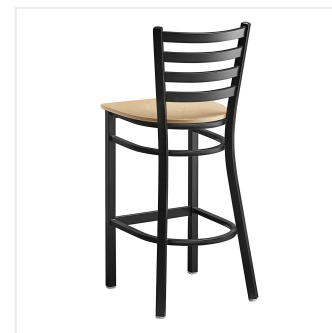

Lancaster Table & Seating Black Finish Ladder Back Bar Stool with Natural Wood Seat - Assembled

#164BMLBWNTAS

Item #: 164BMLBWNTAS Qty: _____

Project: _____

Approval: _____ Date: _____

Features

- Contoured back and built-in footrest for exceptional comfort
- Trendy natural wood seat brings a simple yet elegant style to any establishment
- Durable steel frame with stain- and smudge-resistant black powder coated finish
- Great for bar and raised table seating
- Conveniently ships fully assembled for immediate use

Technical Data

Capacity	330 lb.
Color	Black
Finish	Black
Frame Material	Metal Steel
Padded Seat	Without Padded Seat
Seat Color	Beige
Seat Material	Wood
Seat Thickness	3/4 Inch
Seat Type	Solid
Style	Ladder Back
Type	Bar Stools
Usage	Indoor

Plan View

Notes & Details

Seat your guests in comfort and style with this Lancaster Table & Seating black finish ladder back bar stool with natural wood seat. This bar stool's sturdy wood seat with a sleek natural finish combines with its contemporary ladder back steel frame to instill a modern look in any location. Plus, since this bar stool's back is contoured for a customer's back, it will provide comfort while maintaining a distinct appearance.

This bar stool's sturdy steel frame provides unmatched durability in your dining room. It can hold up to 330 lb. of weight thanks to the metal frame and supports under the seat. Additionally, the black powder coating on this bar stool ensures longevity through everyday wear and tear, resisting strains, scratches, and smudges. It also features a ladder back design that gives it a unique visual appeal, making it perfect for either upscale or casual decor. The durable natural wood seat is easy to clean, and it offers style and convenience in your establishment!