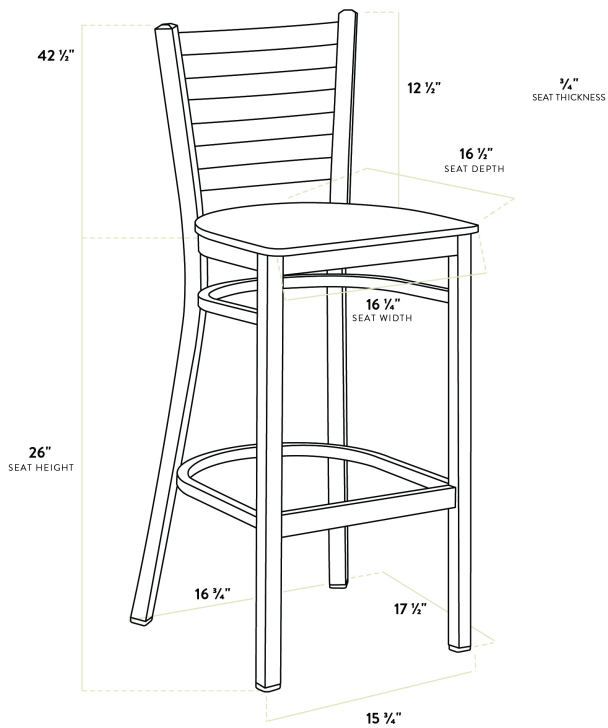

Technical Data

Capacity	330 lb.
Color	Black
Finish	Black
Frame Material	Metal Steel
Padded Seat	Without Padded Seat
Seat Color	Brown
Seat Material	Wood
Seat Thickness	3/4 Inch
Seat Type	Solid
Style	Ladder Back
Type	Bar Stools
Usage	Indoor

Plan View