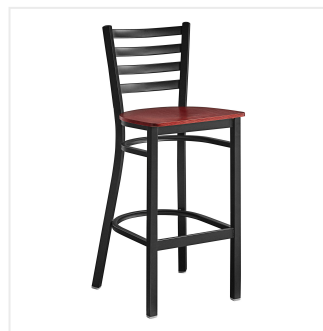

## Lancaster Table & Seating Black Finish Ladder Back Bar Stool with Mahogany Wood Seat - Detached

#164BMLBWMHKD

Item #: 164BMLBWMHKD Qty: \_\_\_\_\_

Project: \_\_\_\_\_

Approval: \_\_\_\_\_ Date: \_\_\_\_\_

### Features

- Contoured back and built-in footrest for exceptional comfort
- Trendy mahogany wood seat brings a simple yet elegant style to any establishment
- Durable steel frame with stain- and smudge-resistant black powder coated finish
- Great for bar and raised table seating
- Ships unassembled to save on shipping costs

## Technical Data

Capacity	330 lb.
Color	Black
Finish	Black
Frame Material	Metal Steel
Padded Seat	Without Padded Seat
Seat Color	Brown
Seat Material	Wood
Seat Thickness	3/4 Inch
Seat Type	Solid
Style	Ladder Back
Type	Bar Stools
Usage	Indoor

## Notes & Details

---

Seat your guests in comfort and style with this Lancaster Table & Seating black finish ladder back bar stool with mahogany wood seat. This bar stool's sturdy wood seat with a sleek mahogany finish combines with its contemporary ladder back steel frame to instill a modern look in any location. Plus, since this bar stool's back is contoured for a customer's back, it will provide comfort while maintaining a distinct appearance.