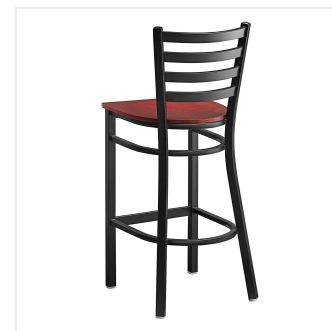

## Lancaster Table & Seating Black Finish Ladder Back Bar Stool with Mahogany Wood Seat - Detached

#164BMLBWMHKD

Item #: 164BMLBWMHKD Qty: \_\_\_\_\_

Project: \_\_\_\_\_

Approval: \_\_\_\_\_ Date: \_\_\_\_\_

### Features

- Contoured back and built-in footrest for exceptional comfort
- Trendy mahogany wood seat brings a simple yet elegant style to any establishment
- Durable steel frame with stain- and smudge-resistant black powder coated finish
- Great for bar and raised table seating
- Ships unassembled to save on shipping costs

## Technical Data

Capacity	330 lb.
Color	Black
Finish	Black
Frame Material	Metal Steel
Padded Seat	Without Padded Seat
Seat Color	Brown
Seat Material	Wood
Seat Thickness	3/4 Inch
Seat Type	Solid
Style	Ladder Back
Type	Bar Stools
Usage	Indoor

## Notes & Details

---

Seat your guests in comfort and style with this Lancaster Table & Seating black finish ladder back bar stool with mahogany wood seat. This bar stool's sturdy wood seat with a sleek mahogany finish combines with its contemporary ladder back steel frame to instill a modern look in any location. Plus, since this bar stool's back is contoured for a customer's back, it will provide comfort while maintaining a distinct appearance.