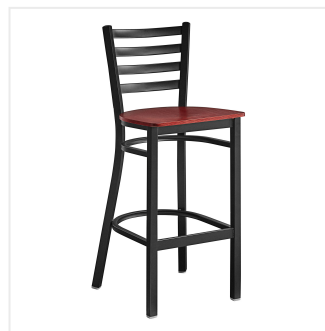

Lancaster Table & Seating Black Finish Ladder Back Bar Stool with Mahogany Wood Seat - Assembled

#164BMLBWMHAS

Item #: 164BMLBWMHAS Qty: _____

Project: _____

Approval: _____ Date: _____

Features

- Contoured back and built-in footrest for exceptional comfort
- Trendy mahogany wood seat brings a simple yet elegant style to any establishment
- Durable steel frame with stain- and smudge-resistant black powder coated finish
- Great for bar and raised table seating
- Conveniently ships fully assembled for immediate use

Technical Data

Capacity	330 lb.
Color	Black
Finish	Black
Frame Material	Metal Steel
Padded Seat	Without Padded Seat
Seat Color	Brown
Seat Material	Wood
Seat Thickness	3/4 Inch
Seat Type	Solid
Style	Ladder Back
Type	Bar Stools
Usage	Indoor

Plan View

Notes & Details

Seat your guests in comfort and style with this Lancaster Table & Seating black finish ladder back bar stool with mahogany wood seat. This bar stool's sturdy wood seat with a sleek mahogany finish combines with its contemporary ladder back steel frame to instill a modern look in any location. Plus, since this bar stool's back is contoured for a customer's back, it will provide comfort while maintaining a distinct appearance.

This bar stool's sturdy steel frame provides unmatched durability in your dining room. It can hold up to 330 lb. of weight thanks to the metal frame and supports under the seat. Additionally, the black powder coating on this bar stool ensures longevity through everyday wear and tear, resisting strains, scratches, and smudges. It also features a ladder back design that gives it a unique visual appeal, making it perfect for either upscale or casual decor. The durable mahogany wood seat is easy to clean, and it offers style and convenience in your establishment!