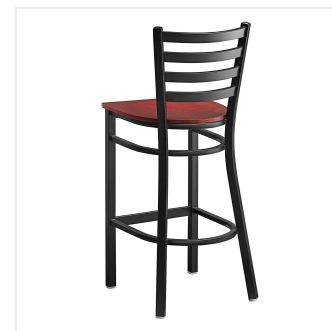

Lancaster Table & Seating Black Finish Ladder Back Bar Stool with Mahogany Wood Seat - Assembled

#164BMLBWMHAS

Item #: 164BMLBWMHAS Qty: _____

Project: _____

Approval: _____ Date: _____

Features

- Contoured back and built-in footrest for exceptional comfort
- Trendy mahogany wood seat brings a simple yet elegant style to any establishment
- Durable steel frame with stain- and smudge-resistant black powder coated finish
- Great for bar and raised table seating
- Conveniently ships fully assembled for immediate use

Technical Data

Capacity	330 lb.
Color	Black
Finish	Black
Frame Material	Metal Steel
Padded Seat	Without Padded Seat
Seat Color	Brown
Seat Material	Wood
Seat Thickness	3/4 Inch
Seat Type	Solid
Style	Ladder Back
Type	Bar Stools
Usage	Indoor

Plan View

Notes & Details

Seat your guests in comfort and style with this Lancaster Table & Seating black finish ladder back bar stool with mahogany wood seat. This bar stool's sturdy wood seat with a sleek mahogany finish combines with its contemporary ladder back steel frame to instill a modern look in any location. Plus, since this bar stool's back is contoured for a customer's back, it will provide comfort while maintaining a distinct appearance.

This bar stool's sturdy steel frame provides unmatched durability in your dining room. It can hold up to 330 lb. of weight thanks to the metal frame and supports under the seat. Additionally, the black powder coating on this bar stool ensures longevity through everyday wear and tear, resisting strains, scratches, and smudges. It also features a ladder back design that gives it a unique visual appeal, making it perfect for either upscale or casual decor. The durable mahogany wood seat is easy to clean, and it offers style and convenience in your establishment!