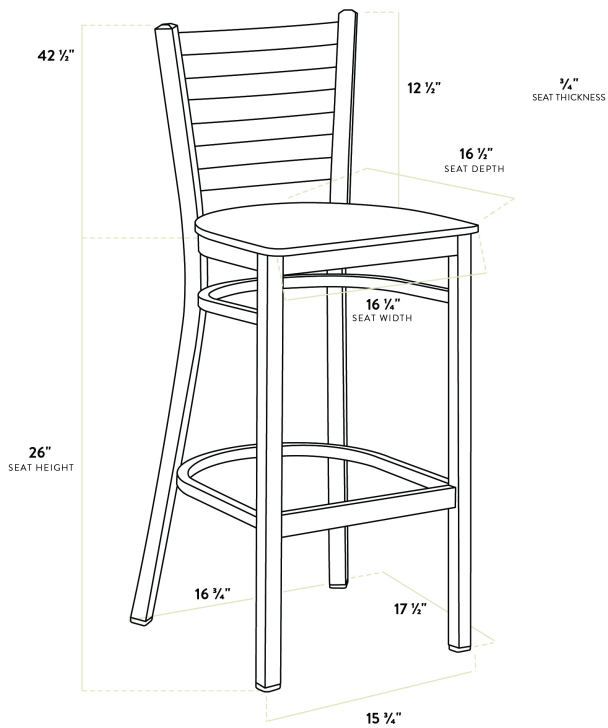

Lancaster Table & Seating Black Finish Ladder Back Bar Stool with Mahogany Wood Seat - Assembled

#164BMLBWMHAS

Item #: 164BMLBWMHAS Qty: _____

Project: _____

Approval: _____ Date: _____

Features

- Contoured back and built-in footrest for exceptional comfort
- Trendy mahogany wood seat brings a simple yet elegant style to any establishment
- Durable steel frame with stain- and smudge-resistant black powder coated finish
- Great for bar and raised table seating
- Conveniently ships fully assembled for immediate use

Certifications

Fully Assembled

Technical Data

Length	17 1/2 Inches
Width	17 1/4 Inches
Height	42 1/2 Inches
Seat Width	16 3/4 Inches
Seat Depth	16 1/2 Inches
Height Style	Bar Height
Seat Height	28 Inches
Arms	Without Arms
Assembled	Fully Assembled
Back	With Back

Technical Data

Capacity	330 lb.
Color	Black
Finish	Black
Frame Material	Metal Steel
Padded Seat	Without Padded Seat
Seat Color	Brown
Seat Material	Wood
Seat Thickness	3/4 Inch
Seat Type	Solid
Style	Ladder Back
Type	Bar Stools
Usage	Indoor

Plan View

Notes & Details

Seat your guests in comfort and style with this Lancaster Table & Seating black finish ladder back bar stool with mahogany wood seat. This bar stool's sturdy wood seat with a sleek mahogany finish combines with its contemporary ladder back steel frame to instill a modern look in any location. Plus, since this bar stool's back is contoured for a customer's back, it will provide comfort while maintaining a distinct appearance.