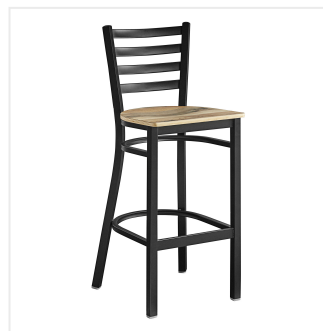

## Lancaster Table & Seating Black Finish Ladder Back Bar Stool with Driftwood Seat - Detached

#164BMLBWDWKD

Item #: 164BMLBWDWKD Qty: \_\_\_\_\_

Project: \_\_\_\_\_

Approval: \_\_\_\_\_ Date: \_\_\_\_\_

### Features

- Contoured back and built-in footrest for exceptional comfort
- Trendy driftwood seat brings a simple yet elegant style to any establishment
- Durable steel frame with stain- and smudge-resistant black powder coated finish
- Great for bar and raised table seating
- Ships unassembled to save on shipping costs

## Technical Data

Capacity	330 lb.
Color	Black
Finish	Black
Frame Material	Metal Steel
Padded Seat	Without Padded Seat
Seat Color	Brown
Seat Material	Wood
Seat Thickness	3/4 Inch
Seat Type	Solid
Style	Ladder Back
Type	Bar Stools
Usage	Indoor

## Notes & Details

---

Seat your guests in comfort and style with this Lancaster Table & Seating black finish ladder back bar stool with driftwood seat. This bar stool's sturdy wood seat with a sleek driftwood finish combines with its contemporary ladder back steel frame to instill a modern look in any location. Plus, since this bar stool's back is contoured for a customer's back, it will provide comfort while maintaining a distinct appearance.