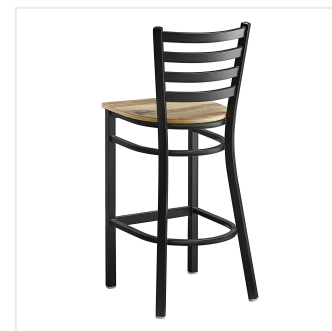

## Lancaster Table & Seating Black Finish Ladder Back Bar Stool with Driftwood Seat - Detached

#164BMLBWDWKD

Item #: 164BMLBWDWKD Qty: \_\_\_\_\_

Project: \_\_\_\_\_

Approval: \_\_\_\_\_ Date: \_\_\_\_\_

### Features

- Contoured back and built-in footrest for exceptional comfort
- Trendy driftwood seat brings a simple yet elegant style to any establishment
- Durable steel frame with stain- and smudge-resistant black powder coated finish
- Great for bar and raised table seating
- Ships unassembled to save on shipping costs

## Notes & Details

---

Seat your guests in comfort and style with this Lancaster Table & Seating black finish ladder back bar stool with driftwood seat. This bar stool's sturdy wood seat with a sleek driftwood finish combines with its contemporary ladder back steel frame to instill a modern look in any location. Plus, since this bar stool's back is contoured for a customer's back, it will provide comfort while maintaining a distinct appearance.

This bar stool's sturdy steel frame provides unmatched durability in your dining room. It can hold up to 330 lb. of weight thanks to the metal frame and supports under the seat. Additionally, the black powder coating on this bar stool ensures longevity through everyday wear and tear, resisting strains, scratches, and smudges. It also features a ladder back design that gives it a unique visual appeal, making it perfect for either upscale or casual decor. The durable driftwood seat is easy to clean, and it offers style and convenience in your establishment!