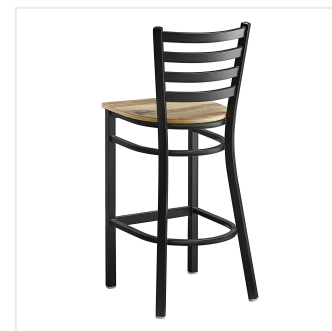

Lancaster Table & Seating Black Finish Ladder Back Bar Stool with Driftwood Seat - Assembled

#164BMLBWDWAS

Item #: 164BMLBWDWAS Qty: _____

Project: _____

Approval: _____ Date: _____

Features

- Contoured back and built-in footrest for exceptional comfort
- Trendy driftwood seat brings a simple yet elegant style to any establishment
- Durable steel frame with stain- and smudge-resistant black powder coated finish
- Great for bar and raised table seating
- Conveniently ships fully assembled for immediate use

Technical Data

Capacity	330 lb.
Color	Black
Finish	Black
Frame Material	Metal Steel
Padded Seat	Without Padded Seat
Seat Color	Brown
Seat Material	Wood
Seat Thickness	3/4 Inch
Seat Type	Solid
Style	Ladder Back
Type	Bar Stools
Usage	Indoor

Plan View

Notes & Details

Seat your guests in comfort and style with this Lancaster Table & Seating black finish ladder back bar stool with driftwood seat. This bar stool's sturdy wood seat with a sleek driftwood finish combines with its contemporary ladder back steel frame to instill a modern look in any location. Plus, since this bar stool's back is contoured for a customer's back, it will provide comfort while maintaining a distinct appearance.

This bar stool's sturdy steel frame provides unmatched durability in your dining room. It can hold up to 330 lb. of weight thanks to the metal frame and supports under the seat. Additionally, the black powder coating on this bar stool ensures longevity through everyday wear and tear, resisting strains, scratches, and smudges. It also features a ladder back design that gives it a unique visual appeal, making it perfect for either upscale or casual decor. The durable driftwood seat is easy to clean, and it offers style and convenience in your establishment!