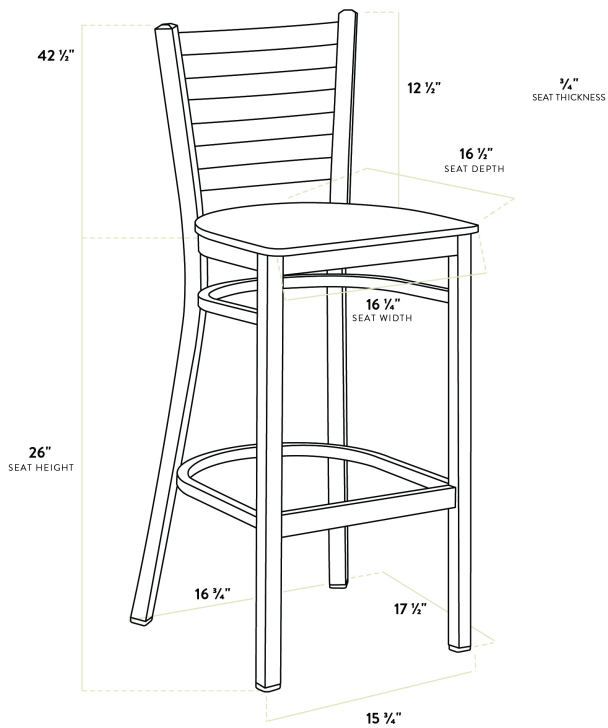

Lancaster Table & Seating Black Finish Ladder Back Bar Stool with Driftwood Seat - Assembled

#164BMLBWDWAS

Item #: 164BMLBWDWAS Qty: _____

Project: _____

Approval: _____ Date: _____

Features

- Contoured back and built-in footrest for exceptional comfort
- Trendy driftwood seat brings a simple yet elegant style to any establishment
- Durable steel frame with stain- and smudge-resistant black powder coated finish
- Great for bar and raised table seating
- Conveniently ships fully assembled for immediate use

Certifications

Fully Assembled

Technical Data

Length	17 1/2 Inches
Width	17 1/4 Inches
Height	42 1/2 Inches
Seat Width	16 3/4 Inches
Seat Depth	16 1/2 Inches
Height Style	Bar Height
Seat Height	28 Inches
Arms	Without Arms
Assembled	Fully Assembled
Back	With Back

Technical Data

Capacity	330 lb.
Color	Black
Finish	Black
Frame Material	Metal Steel
Padded Seat	Without Padded Seat
Seat Color	Brown
Seat Material	Wood
Seat Thickness	3/4 Inch
Seat Type	Solid
Style	Ladder Back
Type	Bar Stools
Usage	Indoor

Plan View

Notes & Details

Seat your guests in comfort and style with this Lancaster Table & Seating black finish ladder back bar stool with driftwood seat. This bar stool's sturdy wood seat with a sleek driftwood finish combines with its contemporary ladder back steel frame to instill a modern look in any location. Plus, since this bar stool's back is contoured for a customer's back, it will provide comfort while maintaining a distinct appearance.