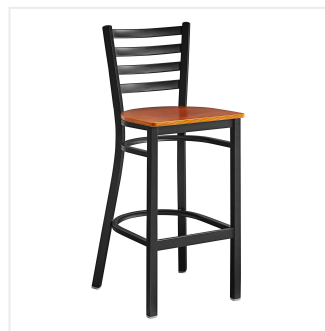

## Lancaster Table & Seating Black Finish Ladder Back Bar Stool with Cherry Wood Seat - Detached

#164BMLBWCHKD

Item #: 164BMLBWCHKD Qty: \_\_\_\_\_

Project: \_\_\_\_\_

Approval: \_\_\_\_\_ Date: \_\_\_\_\_

### Features

- Contoured back and built-in footrest for exceptional comfort
- Trendy cherry wood seat brings a simple yet elegant style to any establishment
- Durable steel frame with stain- and smudge-resistant black powder coated finish
- Great for bar and raised table seating
- Ships unassembled to save on shipping costs

## Technical Data

Capacity	330 lb.
Color	Black
Finish	Black
Frame Material	Metal Steel
Padded Seat	Without Padded Seat
Seat Color	Brown
Seat Material	Wood
Seat Thickness	3/4 Inch
Seat Type	Solid
Style	Ladder Back
Type	Bar Stools
Usage	Indoor

## Notes & Details

---

Seat your guests in comfort and style with this Lancaster Table & Seating black finish ladder back bar stool with cherry wood seat. This bar stool's sturdy wood seat with a sleek cherry finish combines with its contemporary ladder back steel frame to instill a modern look in any location. Plus, since this bar stool's back is contoured for a customer's back, it will provide comfort while maintaining a distinct appearance.