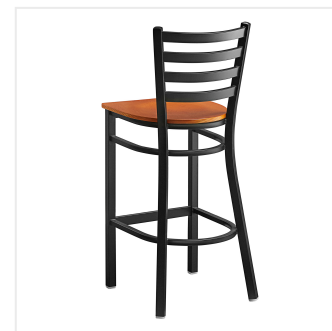

## Lancaster Table & Seating Black Finish Ladder Back Bar Stool with Cherry Wood Seat - Detached

#164BMLBWCHKD

Item #: 164BMLBWCHKD Qty: \_\_\_\_\_

Project: \_\_\_\_\_

Approval: \_\_\_\_\_ Date: \_\_\_\_\_

### Features

- Contoured back and built-in footrest for exceptional comfort
- Trendy cherry wood seat brings a simple yet elegant style to any establishment
- Durable steel frame with stain- and smudge-resistant black powder coated finish
- Great for bar and raised table seating
- Ships unassembled to save on shipping costs

## Technical Data

Capacity	330 lb.
Color	Black
Finish	Black
Frame Material	Metal Steel
Padded Seat	Without Padded Seat
Seat Color	Brown
Seat Material	Wood
Seat Thickness	3/4 Inch
Seat Type	Solid
Style	Ladder Back
Type	Bar Stools
Usage	Indoor

## Notes & Details

---

Seat your guests in comfort and style with this Lancaster Table & Seating black finish ladder back bar stool with cherry wood seat. This bar stool's sturdy wood seat with a sleek cherry finish combines with its contemporary ladder back steel frame to instill a modern look in any location. Plus, since this bar stool's back is contoured for a customer's back, it will provide comfort while maintaining a distinct appearance.