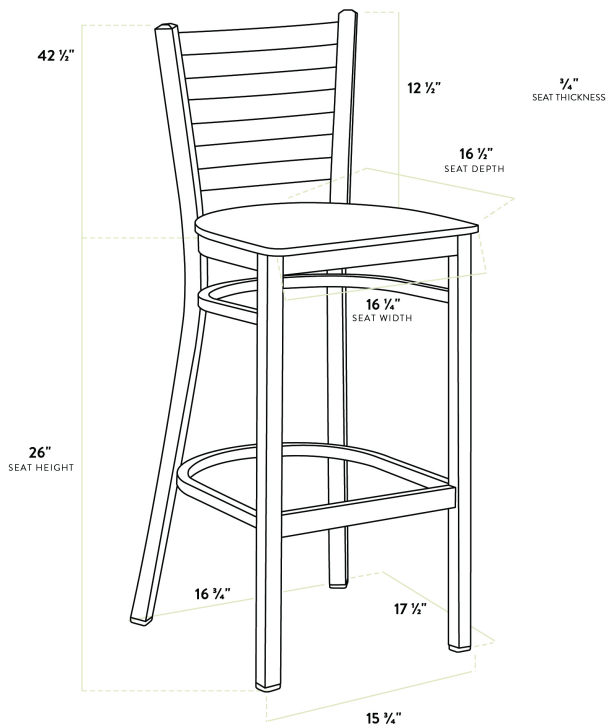

Lancaster Table & Seating Black Finish Ladder Back Bar Stool with Cherry Wood Seat - Assembled

#164BMLBWCHAS

Item #: 164BMLBWCHAS Qty: _____

Project: _____

Approval: _____ Date: _____

Features

- Contoured back and built-in footrest for exceptional comfort
- Trendy cherry wood seat brings a simple yet elegant style to any establishment
- Durable steel frame with stain- and smudge-resistant black powder coated finish
- Great for bar and raised table seating
- Conveniently ships fully assembled for immediate use

Certifications

Fully Assembled

Technical Data

Length	17 1/2 Inches
Width	17 1/4 Inches
Height	42 1/2 Inches
Seat Width	16 3/4 Inches
Seat Depth	16 1/2 Inches
Height Style	Bar Height
Seat Height	28 Inches
Arms	Without Arms
Assembled	Fully Assembled
Back	With Back

Technical Data

Capacity	330 lb.
Color	Black
Finish	Black
Frame Material	Metal Steel
Padded Seat	Without Padded Seat
Seat Color	Brown
Seat Material	Wood
Seat Thickness	3/4 Inch
Seat Type	Solid
Style	Ladder Back
Type	Bar Stools
Usage	Indoor

Plan View

Notes & Details

Seat your guests in comfort and style with this Lancaster Table & Seating black finish ladder back bar stool with cherry wood seat. This bar stool's sturdy wood seat with a sleek cherry finish combines with its contemporary ladder back steel frame to instill a modern look in any location. Plus, since this bar stool's back is contoured for a customer's back, it will provide comfort while maintaining a distinct appearance.