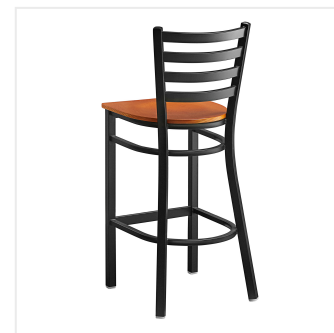

Lancaster Table & Seating Black Finish Ladder Back Bar Stool with Cherry Wood Seat - Assembled

#164BMLBWCHAS

Item #: 164BMLBWCHAS Qty: _____

Project: _____

Approval: _____ Date: _____

Features

- Contoured back and built-in footrest for exceptional comfort
- Trendy cherry wood seat brings a simple yet elegant style to any establishment
- Durable steel frame with stain- and smudge-resistant black powder coated finish
- Great for bar and raised table seating
- Conveniently ships fully assembled for immediate use

Technical Data

Capacity	330 lb.
Color	Black
Finish	Black
Frame Material	Metal Steel
Padded Seat	Without Padded Seat
Seat Color	Brown
Seat Material	Wood
Seat Thickness	3/4 Inch
Seat Type	Solid
Style	Ladder Back
Type	Bar Stools
Usage	Indoor

Plan View

Notes & Details

Seat your guests in comfort and style with this Lancaster Table & Seating black finish ladder back bar stool with cherry wood seat. This bar stool's sturdy wood seat with a sleek cherry finish combines with its contemporary ladder back steel frame to instill a modern look in any location. Plus, since this bar stool's back is contoured for a customer's back, it will provide comfort while maintaining a distinct appearance.

This bar stool's sturdy steel frame provides unmatched durability in your dining room. It can hold up to 330 lb. of weight thanks to the metal frame and supports under the seat. Additionally, the black powder coating on this bar stool ensures longevity through everyday wear and tear, resisting strains, scratches, and smudges. It also features a ladder back design that gives it a unique visual appeal, making it perfect for either upscale or casual decor. The durable cherry wood seat is easy to clean, and it offers style and convenience in your establishment!