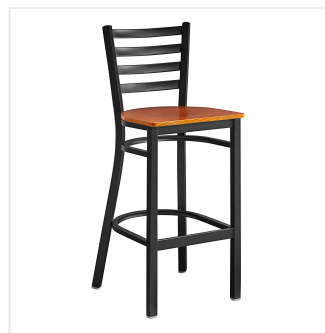

Lancaster Table & Seating Black Finish Ladder Back Bar Stool with Cherry Wood Seat - Assembled

#164BMLBWCHAS

Item #: 164BMLBWCHAS Qty: _____

Project: _____

Approval: _____ Date: _____

Features

- Contoured back and built-in footrest for exceptional comfort
- Trendy cherry wood seat brings a simple yet elegant style to any establishment
- Durable steel frame with stain- and smudge-resistant black powder coated finish
- Great for bar and raised table seating
- Conveniently ships fully assembled for immediate use

Technical Data

Capacity	330 lb.
Color	Black
Finish	Black
Frame Material	Metal Steel
Padded Seat	Without Padded Seat
Seat Color	Brown
Seat Material	Wood
Seat Thickness	3/4 Inch
Seat Type	Solid
Style	Ladder Back
Type	Bar Stools
Usage	Indoor

Plan View

Notes & Details

Seat your guests in comfort and style with this Lancaster Table & Seating black finish ladder back bar stool with cherry wood seat. This bar stool's sturdy wood seat with a sleek cherry finish combines with its contemporary ladder back steel frame to instill a modern look in any location. Plus, since this bar stool's back is contoured for a customer's back, it will provide comfort while maintaining a distinct appearance.

This bar stool's sturdy steel frame provides unmatched durability in your dining room. It can hold up to 330 lb. of weight thanks to the metal frame and supports under the seat. Additionally, the black powder coating on this bar stool ensures longevity through everyday wear and tear, resisting strains, scratches, and smudges. It also features a ladder back design that gives it a unique visual appeal, making it perfect for either upscale or casual decor. The durable cherry wood seat is easy to clean, and it offers style and convenience in your establishment!