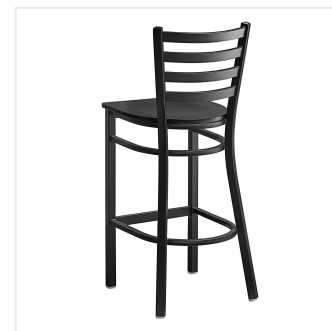

Lancaster Table & Seating Black Finish Ladder Back Bar Stool with Black Wood Seat - Detached

#164BMLBWBKKD

Item #: 164BMLBWBKKD Qty: _____

Project: _____

Approval: _____ Date: _____

Features

- Contoured back and built-in footrest for exceptional comfort
- Trendy black wood seat brings a simple yet elegant style to any establishment
- Durable steel frame with stain- and smudge-resistant black powder coated finish
- Great for bar and raised table seating
- Ships unassembled to save on shipping costs

Technical Data

Capacity	330 lb.
Color	Black
Finish	Black
Frame Material	Metal Steel
Padded Seat	Without Padded Seat
Seat Color	Black
Seat Material	Wood
Seat Thickness	3/4 Inch
Seat Type	Solid
Style	Ladder Back
Type	Bar Stools
Usage	Indoor

Plan View

Notes & Details

Seat your guests in comfort and style with this Lancaster Table & Seating black finish ladder back bar stool with black wood seat. This bar stool's sturdy wood seat with a sleek black finish combines with its contemporary ladder back steel frame to instill a modern look in any location. Plus, since this bar stool's back is contoured for a customer's back, it will provide comfort while maintaining a distinct appearance.

This bar stool's sturdy steel frame provides unmatched durability in your dining room. It can hold up to 330 lb. of weight thanks to the metal frame and supports under the seat. Additionally, the black powder coating on this bar stool ensures longevity through everyday wear and tear, resisting strains, scratches, and smudges. It also features a ladder back design that gives it a unique visual appeal, making it perfect for either upscale or casual decor. The durable black wood seat is easy to clean, and it offers style and convenience in your establishment!