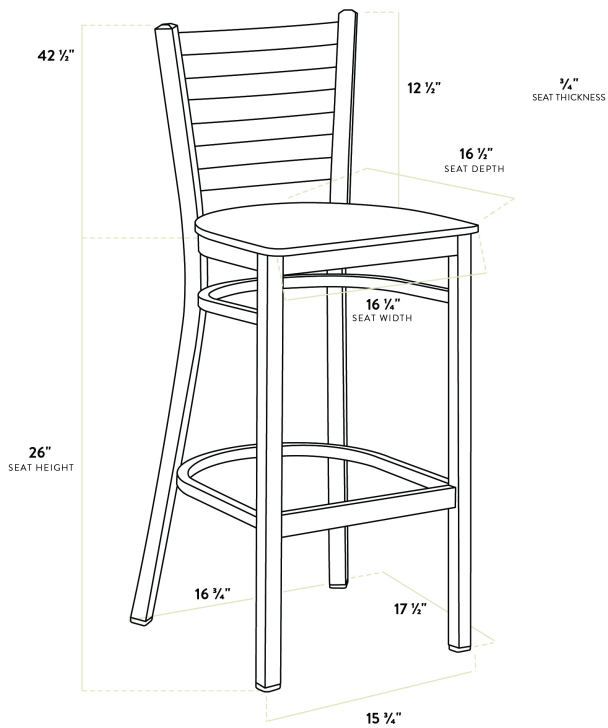

Lancaster Table & Seating Black Finish Ladder Back Bar Stool with Black Wood Seat - Detached

#164BMLBWBKKD

Item #: 164BMLBWBKKD Qty: _____

Project: _____

Approval: _____ Date: _____

Features

- Contoured back and built-in footrest for exceptional comfort
- Trendy black wood seat brings a simple yet elegant style to any establishment
- Durable steel frame with stain- and smudge-resistant black powder coated finish
- Great for bar and raised table seating
- Ships unassembled to save on shipping costs

Technical Data

Length	17 1/2 Inches
Width	17 1/4 Inches
Height	42 1/2 Inches
Seat Width	16 3/4 Inches
Seat Depth	16 1/2 Inches
Height Style	Bar Height
Seat Height	28 Inches
Arms	Without Arms
Assembled	Assembly Required
Back	With Back

Technical Data

Capacity	330 lb.
Color	Black
Finish	Black
Frame Material	Metal Steel
Padded Seat	Without Padded Seat
Seat Color	Black
Seat Material	Wood
Seat Thickness	3/4 Inch
Seat Type	Solid
Style	Ladder Back
Type	Bar Stools
Usage	Indoor

Plan View

Notes & Details

Seat your guests in comfort and style with this Lancaster Table & Seating black finish ladder back bar stool with black wood seat. This bar stool's sturdy wood seat with a sleek black finish combines with its contemporary ladder back steel frame to instill a modern look in any location. Plus, since this bar stool's back is contoured for a customer's back, it will provide comfort while maintaining a distinct appearance.