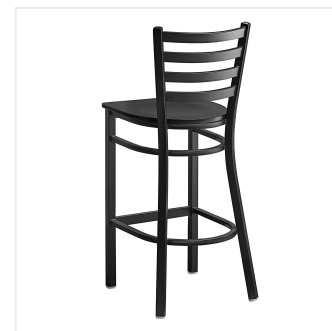

Lancaster Table & Seating Black Finish Ladder Back Bar Stool with Black Wood Seat - Assembled

#164BMLBWBKAS

Item #: 164BMLBWBKAS Qty: _____

Project: _____

Approval: _____ Date: _____

Features

- Contoured back and built-in footrest for exceptional comfort
- Trendy black wood seat brings a simple yet elegant style to any establishment
- Durable steel frame with stain- and smudge-resistant black powder coated finish
- Great for bar and raised table seating
- Conveniently ships fully assembled for immediate use

Technical Data

Capacity	330 lb.
Color	Black
Finish	Black
Frame Material	Metal Steel
Padded Seat	Without Padded Seat
Seat Color	Black
Seat Material	Wood
Seat Thickness	3/4 Inch
Seat Type	Solid
Style	Ladder Back
Type	Bar Stools
Usage	Indoor

Plan View

Notes & Details

Seat your guests in comfort and style with this Lancaster Table & Seating black finish ladder back bar stool with black wood seat. This bar stool's sturdy wood seat with a sleek black finish combines with its contemporary ladder back steel frame to instill a modern look in any location. Plus, since this bar stool's back is contoured for a customer's back, it will provide comfort while maintaining a distinct appearance.

This bar stool's sturdy steel frame provides unmatched durability in your dining room. It can hold up to 330 lb. of weight thanks to the metal frame and supports under the seat. Additionally, the black powder coating on this bar stool ensures longevity through everyday wear and tear, resisting strains, scratches, and smudges. It also features a ladder back design that gives it a unique visual appeal, making it perfect for either upscale or casual decor. The durable black wood seat is easy to clean, and it offers style and convenience in your establishment!