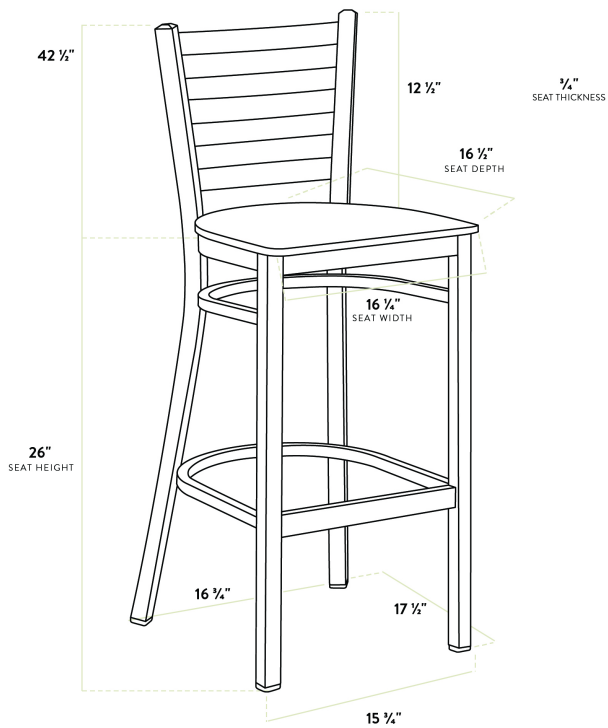

Lancaster Table & Seating Black Finish Ladder Back Bar Stool with Black Wood Seat - Assembled

#164BMLBWBKAS

Item #: 164BMLBWBKAS Qty: _____

Project: _____

Approval: _____ Date: _____

Features

- Contoured back and built-in footrest for exceptional comfort
- Trendy black wood seat brings a simple yet elegant style to any establishment
- Durable steel frame with stain- and smudge-resistant black powder coated finish
- Great for bar and raised table seating
- Conveniently ships fully assembled for immediate use

Certifications

Fully Assembled

Technical Data

Length	17 1/2 Inches
Width	17 1/4 Inches
Height	42 1/2 Inches
Seat Width	16 3/4 Inches
Seat Depth	16 1/2 Inches
Height Style	Bar Height
Seat Height	28 Inches
Arms	Without Arms
Assembled	Fully Assembled
Back	With Back

Technical Data

Capacity	330 lb.
Color	Black
Finish	Black
Frame Material	Metal Steel
Padded Seat	Without Padded Seat
Seat Color	Black
Seat Material	Wood
Seat Thickness	3/4 Inch
Seat Type	Solid
Style	Ladder Back
Type	Bar Stools
Usage	Indoor

Plan View

Notes & Details

Seat your guests in comfort and style with this Lancaster Table & Seating black finish ladder back bar stool with black wood seat. This bar stool's sturdy wood seat with a sleek black finish combines with its contemporary ladder back steel frame to instill a modern look in any location. Plus, since this bar stool's back is contoured for a customer's back, it will provide comfort while maintaining a distinct appearance.