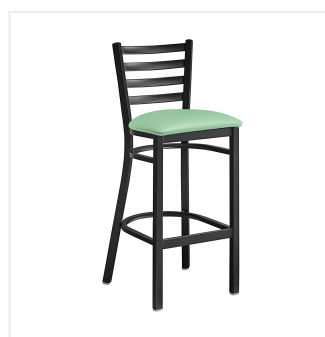

## Lancaster Table & Seating Black Finish Ladder Back Bar Stool with 2 1/2" Seafoam Vinyl Padded Seat - Detached

#164BMLBVSFKD

Item #: 164BMLBVSFKD Qty: \_\_\_\_\_

Project: \_\_\_\_\_

Approval: \_\_\_\_\_ Date: \_\_\_\_\_

### Features

- Contoured back and built-in footrest for exceptional comfort
- Soft 2 1/2" thick vinyl padded cushion
- Durable steel frame with stain- and smudge-resistant black powder coated finish
- Great for bar and raised table seating
- Ships unassembled to save on shipping costs

## Technical Data

Capacity	330 lb.
Color	Black
Finish	Black
Frame Material	Metal Steel
Padded Seat	With Padded Seat
Seat Color	Green
Seat Material	Vinyl
Seat Thickness	2 1/2 Inches
Seat Type	Solid
Style	Ladder Back
Type	Bar Stools
Usage	Indoor

## Notes & Details

---

Seat your guests in comfort and style with this Lancaster Table & Seating black finish ladder back bar stool with 2 1/2" seafoam vinyl padded seat. This bar stool's sleek padded seat combines with its contemporary ladder back steel frame to instill a modern look in any location. Plus, since this bar stool's back is contoured for a customer's back, it will provide comfort while maintaining a distinct appearance.