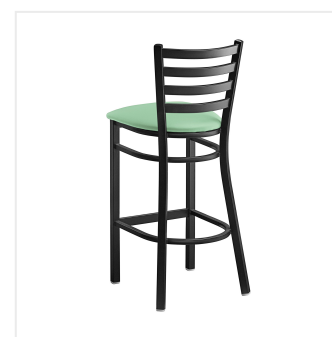

## Lancaster Table & Seating Black Finish Ladder Back Bar Stool with 2 1/2" Seafoam Vinyl Padded Seat - Detached

#164BMLBVSFKD

Item #: 164BMLBVSFKD Qty: \_\_\_\_\_

Project: \_\_\_\_\_

Approval: \_\_\_\_\_ Date: \_\_\_\_\_

### Features

- Contoured back and built-in footrest for exceptional comfort
- Soft 2 1/2" thick vinyl padded cushion
- Durable steel frame with stain- and smudge-resistant black powder coated finish
- Great for bar and raised table seating
- Ships unassembled to save on shipping costs

## Technical Data

Capacity	330 lb.
Color	Black
Finish	Black
Frame Material	Metal Steel
Padded Seat	With Padded Seat
Seat Color	Green
Seat Material	Vinyl
Seat Thickness	2 1/2 Inches
Seat Type	Solid
Style	Ladder Back
Type	Bar Stools
Usage	Indoor

## Notes & Details

---

Seat your guests in comfort and style with this Lancaster Table & Seating black finish ladder back bar stool with 2 1/2" seafoam vinyl padded seat. This bar stool's sleek padded seat combines with its contemporary ladder back steel frame to instill a modern look in any location. Plus, since this bar stool's back is contoured for a customer's back, it will provide comfort while maintaining a distinct appearance.