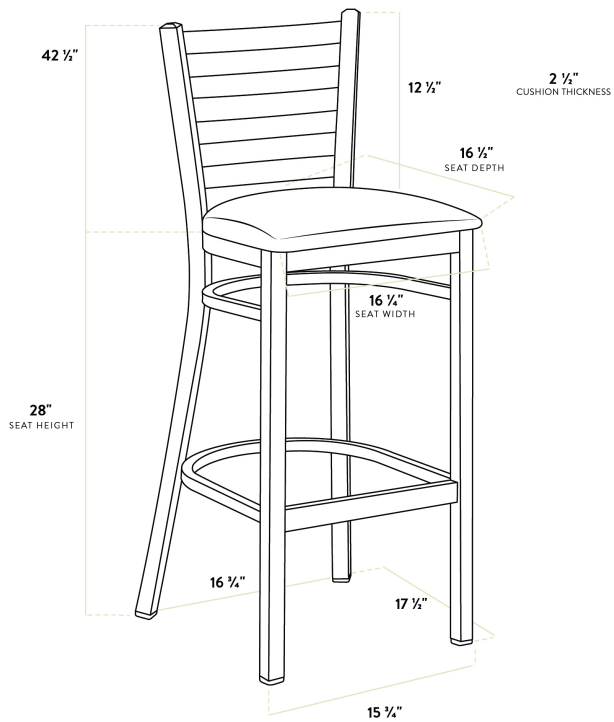

Technical Data

Capacity	330 lb.
Color	Black
Finish	Black
Frame Material	Metal Steel
Padded Seat	With Padded Seat
Seat Color	Green
Seat Material	Vinyl
Seat Thickness	2 1/2 Inches
Seat Type	Solid
Style	Ladder Back
Type	Bar Stools
Usage	Indoor

Plan View