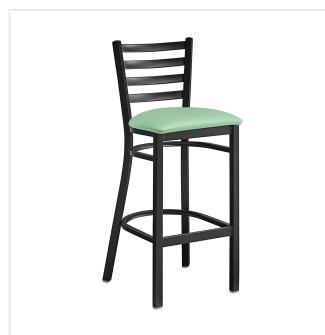

## Lancaster Table & Seating Black Finish Ladder Back Bar Stool with 2 1/2" Seafoam Vinyl Padded Seat - Assembled

#164BMLBVSFAS

Item #: 164BMLBVSFAS Qty: \_\_\_\_\_

Project: \_\_\_\_\_

Approval: \_\_\_\_\_ Date: \_\_\_\_\_

### Features

- Contoured back and built-in footrest for exceptional comfort
- Soft 2 1/2" thick vinyl padded cushion
- Durable steel frame with stain- and smudge-resistant black powder coated finish
- Great for bar and raised table seating
- Conveniently ships fully assembled for immediate use

## Technical Data

Color	Black
Finish	Black
Frame Material	Metal Steel
Padded Seat	With Padded Seat
Seat Color	Green
Seat Material	Vinyl
Seat Thickness	2 1/2 Inches
Seat Type	Solid
Style	Ladder Back
Type	Bar Stools
Usage	Indoor

## Notes & Details

Seat your guests in comfort and style with this Lancaster Table & Seating black finish ladder back bar stool with 2 1/2" seafoam vinyl padded seat. This bar stool's sleek padded seat combines with its contemporary ladder back steel frame to instill a modern look in any location. Plus, since this bar stool's back is contoured for a customer's back, it will provide comfort while maintaining a distinct appearance.