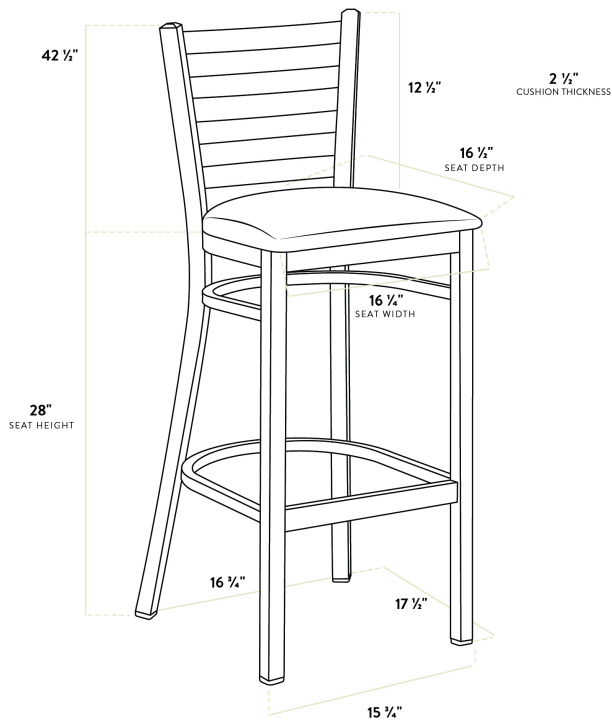

Technical Data

Color	Black
Finish	Black
Frame Material	Metal Steel
Padded Seat	With Padded Seat
Seat Color	Green
Seat Material	Vinyl
Seat Thickness	2 1/2 Inches
Seat Type	Solid
Style	Ladder Back
Type	Bar Stools
Usage	Indoor

Plan View

Notes & Details

Seat your guests in comfort and style with this Lancaster Table & Seating black finish ladder back bar stool with 2 1/2" seafoam vinyl padded seat. This bar stool's sleek padded seat combines with its contemporary ladder back steel frame to instill a modern look in any location. Plus, since this bar stool's back is contoured for a customer's back, it will provide comfort while maintaining a distinct appearance.

This bar stool's sturdy steel frame provides unmatched durability in your dining room. It can hold up to 330 lb. of weight thanks to the metal frame and supports under the seat. Additionally, the black powder coating on this bar stool ensures longevity through everyday wear and tear, resisting strains, scratches, and smudges. It also features a ladder back design that gives it a unique visual appeal, making it perfect for either upscale or casual decor. The 2 1/2" thick seafoam vinyl padded seat provides exceptional comfort for your guests, and it's also durable and easy to clean! It is made with fire-retardant foam for added safety.

This convenient bar stool weighs just 16 lb., which makes it easy for staff and customers to set up and move these seats. Each leg has a glide on the bottom to protect floors from becoming scuffed when the bar stools are moved. To save you the time and hassle of assembly, this bar stool is shipped fully assembled with the seat already attached.