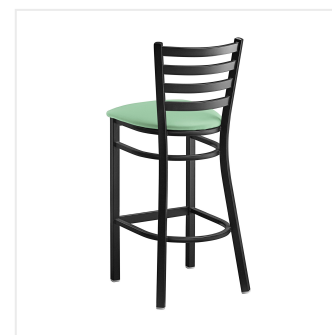

## Lancaster Table & Seating Black Finish Ladder Back Bar Stool with 2 1/2" Seafoam Vinyl Padded Seat - Assembled

#164BMLBVSFAS

Item #: 164BMLBVSFAS Qty: \_\_\_\_\_

Project: \_\_\_\_\_

Approval: \_\_\_\_\_ Date: \_\_\_\_\_

### Features

- Contoured back and built-in footrest for exceptional comfort
- Soft 2 1/2" thick vinyl padded cushion
- Durable steel frame with stain- and smudge-resistant black powder coated finish
- Great for bar and raised table seating
- Conveniently ships fully assembled for immediate use

## Technical Data

Color	Black
Finish	Black
Frame Material	Metal Steel
Padded Seat	With Padded Seat
Seat Color	Green
Seat Material	Vinyl
Seat Thickness	2 1/2 Inches
Seat Type	Solid
Style	Ladder Back
Type	Bar Stools
Usage	Indoor

## Notes & Details

Seat your guests in comfort and style with this Lancaster Table & Seating black finish ladder back bar stool with 2 1/2" seafoam vinyl padded seat. This bar stool's sleek padded seat combines with its contemporary ladder back steel frame to instill a modern look in any location. Plus, since this bar stool's back is contoured for a customer's back, it will provide comfort while maintaining a distinct appearance.