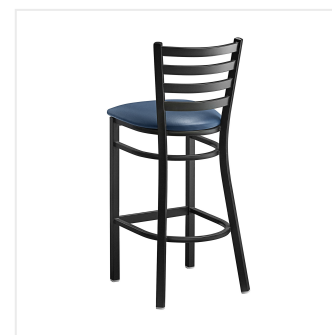

Lancaster Table & Seating Black Finish Ladder Back Bar Stool with 2 1/2" Navy Blue Vinyl Padded Seat - Detached

#164BMLBVNVKD

Item #: 164BMLBVNVKD Qty: _____

Project: _____

Approval: _____ Date: _____

Features

- Contoured back and built-in footrest for exceptional comfort
- Soft 2 1/2" thick vinyl padded cushion
- Durable steel frame with stain- and smudge-resistant black powder coated finish
- Great for bar and raised table seating
- Ships unassembled to save on shipping costs

Technical Data

Capacity	330 lb.
Color	Black
Finish	Black
Frame Material	Metal Steel
Padded Seat	With Padded Seat
Seat Color	Blue
Seat Material	Vinyl
Seat Thickness	2 1/2 Inches
Seat Type	Solid
Style	Ladder Back
Type	Bar Stools
Usage	Indoor

Plan View

Notes & Details

Seat your guests in comfort and style with this Lancaster Table & Seating black finish ladder back bar stool with 2 1/2" navy blue vinyl padded seat. This bar stool's sleek padded seat combines with its contemporary ladder back steel frame to instill a modern look in any location. Plus, since this bar stool's back is contoured for a customer's back, it will provide comfort while maintaining a distinct appearance.