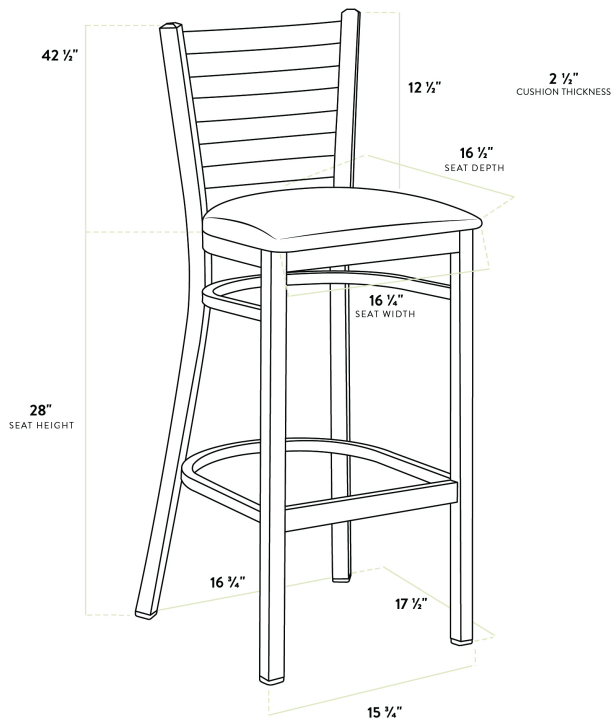

Technical Data

Capacity	330 lb.
Color	Black
Finish	Black
Frame Material	Metal Steel
Padded Seat	With Padded Seat
Seat Color	Blue
Seat Material	Vinyl
Seat Thickness	2 1/2 Inches
Seat Type	Solid
Style	Ladder Back
Type	Bar Stools
Usage	Indoor

Plan View