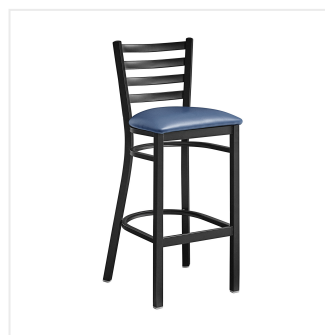

Lancaster Table & Seating Black Finish Ladder Back Bar Stool with 2 1/2" Navy Blue Vinyl Padded Seat - Detached

#164BMLBVNVKD

Item #: 164BMLBVNVKD Qty: _____

Project: _____

Approval: _____ Date: _____

Features

- Contoured back and built-in footrest for exceptional comfort
- Soft 2 1/2" thick vinyl padded cushion
- Durable steel frame with stain- and smudge-resistant black powder coated finish
- Great for bar and raised table seating
- Ships unassembled to save on shipping costs

Technical Data

Capacity	330 lb.
Color	Black
Finish	Black
Frame Material	Metal Steel
Padded Seat	With Padded Seat
Seat Color	Blue
Seat Material	Vinyl
Seat Thickness	2 1/2 Inches
Seat Type	Solid
Style	Ladder Back
Type	Bar Stools
Usage	Indoor

Plan View

Notes & Details

Seat your guests in comfort and style with this Lancaster Table & Seating black finish ladder back bar stool with 2 1/2" navy blue vinyl padded seat. This bar stool's sleek padded seat combines with its contemporary ladder back steel frame to instill a modern look in any location. Plus, since this bar stool's back is contoured for a customer's back, it will provide comfort while maintaining a distinct appearance.