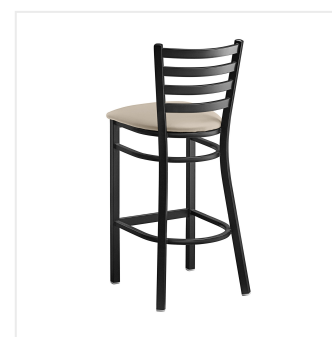

## Lancaster Table & Seating Black Finish Ladder Back Bar Stool with 2 1/2" Light Gray Vinyl Padded Seat - Detached

#164BMLBVLGKD

Item #: 164BMLBVLGKD Qty: \_\_\_\_\_

Project: \_\_\_\_\_

Approval: \_\_\_\_\_ Date: \_\_\_\_\_

### Features

- Contoured back and built-in footrest for exceptional comfort
- Soft 2 1/2" thick vinyl padded cushion
- Durable steel frame with stain- and smudge-resistant black powder coated finish
- Great for bar and raised table seating
- Ships unassembled to save on shipping costs

## Technical Data

Capacity	330 lb.
Color	Black
Finish	Black
Frame Material	Metal Steel
Padded Seat	With Padded Seat
Seat Color	Gray
Seat Material	Vinyl
Seat Thickness	2 1/2 Inches
Seat Type	Solid
Style	Ladder Back
Type	Bar Stools
Usage	Indoor

## Notes & Details

---

Seat your guests in comfort and style with this Lancaster Table & Seating black finish ladder back bar stool with 2 1/2" light gray vinyl padded seat. This bar stool's sleek padded seat combines with its contemporary ladder back steel frame to instill a modern look in any location. Plus, since this bar stool's back is contoured for a customer's back, it will provide comfort while maintaining a distinct appearance.