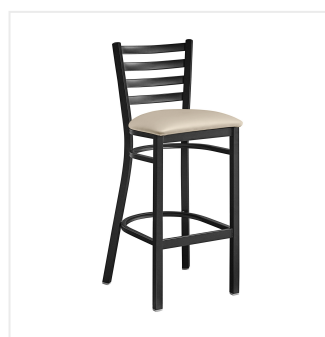

## Lancaster Table & Seating Black Finish Ladder Back Bar Stool with 2 1/2" Light Gray Vinyl Padded Seat - Detached

#164BMLBVLGKD

Item #: 164BMLBVLGKD Qty: \_\_\_\_\_

Project: \_\_\_\_\_

Approval: \_\_\_\_\_ Date: \_\_\_\_\_

### Features

- Contoured back and built-in footrest for exceptional comfort
- Soft 2 1/2" thick vinyl padded cushion
- Durable steel frame with stain- and smudge-resistant black powder coated finish
- Great for bar and raised table seating
- Ships unassembled to save on shipping costs

## Technical Data

Capacity	330 lb.
Color	Black
Finish	Black
Frame Material	Metal Steel
Padded Seat	With Padded Seat
Seat Color	Gray
Seat Material	Vinyl
Seat Thickness	2 1/2 Inches
Seat Type	Solid
Style	Ladder Back
Type	Bar Stools
Usage	Indoor

## Notes & Details

---

Seat your guests in comfort and style with this Lancaster Table & Seating black finish ladder back bar stool with 2 1/2" light gray vinyl padded seat. This bar stool's sleek padded seat combines with its contemporary ladder back steel frame to instill a modern look in any location. Plus, since this bar stool's back is contoured for a customer's back, it will provide comfort while maintaining a distinct appearance.