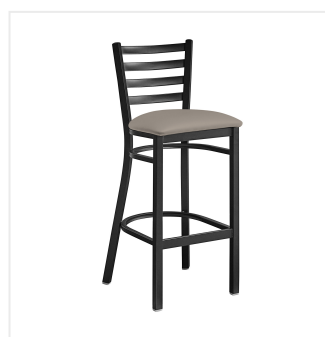

Lancaster Table & Seating Black Finish Ladder Back Bar Stool with 2 1/2" Dark Gray Vinyl Padded Seat - Detached

#164BMLBVDGKD

Item #: 164BMLBVDGKD Qty: _____

Project: _____

Approval: _____ Date: _____

Features

- Contoured back and built-in footrest for exceptional comfort
- Soft 2 1/2" thick vinyl padded cushion
- Durable steel frame with stain- and smudge-resistant black powder coated finish
- Great for bar and raised table seating
- Ships unassembled to save on shipping costs

Technical Data

Capacity	330 lb.
Color	Black
Finish	Black
Frame Material	Metal Steel
Padded Seat	With Padded Seat
Seat Color	Gray
Seat Material	Vinyl
Seat Thickness	2 1/2 Inches
Seat Type	Solid
Style	Ladder Back
Type	Bar Stools
Usage	Indoor

Plan View

Notes & Details

Seat your guests in comfort and style with this Lancaster Table & Seating black finish ladder back bar stool with 2 1/2" dark gray vinyl padded seat. This bar stool's sleek padded seat combines with its contemporary ladder back steel frame to instill a modern look in any location. Plus, since this bar stool's back is contoured for a customer's back, it will provide comfort while maintaining a distinct appearance.