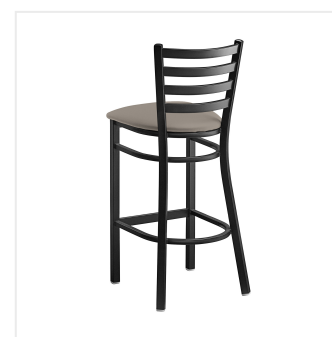

Lancaster Table & Seating Black Finish Ladder Back Bar Stool with 2 1/2" Dark Gray Vinyl Padded Seat - Detached

#164BMLBVDGKD

Item #: 164BMLBVDGKD Qty: _____

Project: _____

Approval: _____ Date: _____

Features

- Contoured back and built-in footrest for exceptional comfort
- Soft 2 1/2" thick vinyl padded cushion
- Durable steel frame with stain- and smudge-resistant black powder coated finish
- Great for bar and raised table seating
- Ships unassembled to save on shipping costs

Technical Data

Capacity	330 lb.
Color	Black
Finish	Black
Frame Material	Metal Steel
Padded Seat	With Padded Seat
Seat Color	Gray
Seat Material	Vinyl
Seat Thickness	2 1/2 Inches
Seat Type	Solid
Style	Ladder Back
Type	Bar Stools
Usage	Indoor

Plan View

Notes & Details

Seat your guests in comfort and style with this Lancaster Table & Seating black finish ladder back bar stool with 2 1/2" dark gray vinyl padded seat. This bar stool's sleek padded seat combines with its contemporary ladder back steel frame to instill a modern look in any location. Plus, since this bar stool's back is contoured for a customer's back, it will provide comfort while maintaining a distinct appearance.