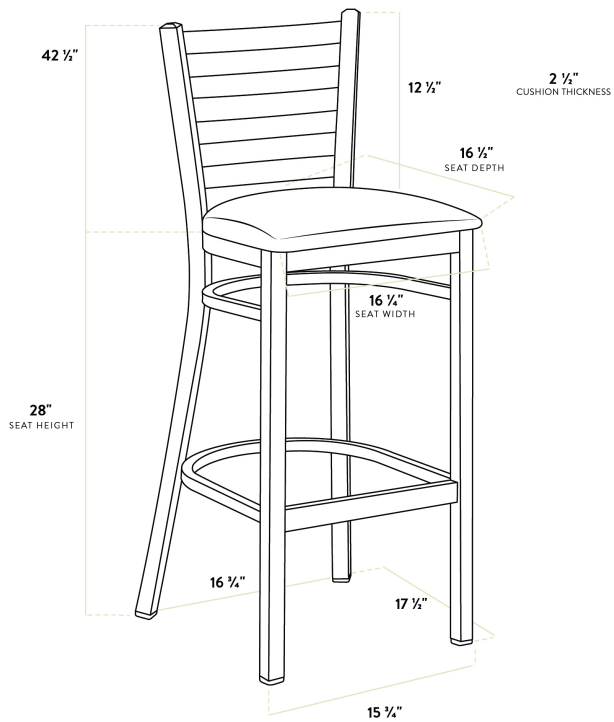

Technical Data

Capacity	330 lb.
Color	Black
Finish	Black
Frame Material	Metal Steel
Padded Seat	With Padded Seat
Seat Color	Gray
Seat Material	Vinyl
Seat Thickness	2 1/2 Inches
Seat Type	Solid
Style	Ladder Back
Type	Bar Stools
Usage	Indoor

Plan View