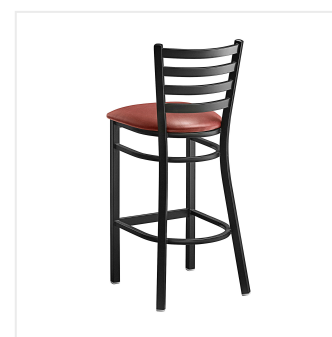

Lancaster Table & Seating Black Finish Ladder Back Bar Stool with 2 1/2" Burgundy Vinyl Padded Seat - Assembled

#164BMLBVBGAS

Item #: 164BMLBVBGAS Qty: _____

Project: _____

Approval: _____ Date: _____

Features

- Contoured back and built-in footrest for exceptional comfort
- Soft 2 1/2" thick vinyl padded cushion
- Durable steel frame with stain- and smudge-resistant black powder coated finish
- Great for bar and raised table seating
- Conveniently ships fully assembled for immediate use

Technical Data

Color	Black
Finish	Black
Frame Material	Metal Steel
Padded Seat	With Padded Seat
Seat Color	Burgundy
Seat Material	Vinyl
Seat Thickness	2 1/2 Inches
Seat Type	Solid
Style	Ladder Back
Type	Bar Stools
Usage	Indoor

Plan View

Notes & Details

Seat your guests in comfort and style with this Lancaster Table & Seating black finish ladder back bar stool with 2 1/2" burgundy vinyl padded seat. This bar stool's sleek padded seat combines with its contemporary ladder back steel frame to instill a modern look in any location. Plus, since this bar stool's back is contoured for a customer's back, it will provide comfort while maintaining a distinct appearance.