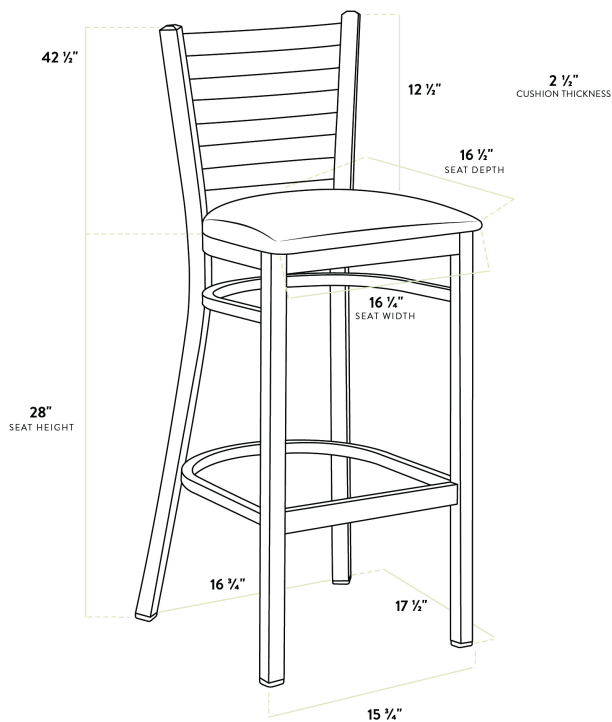

- Contoured back and built-in footrest for exceptional comfort
- Soft 2 1/2" thick vinyl padded cushion
- Durable steel frame with stain- and smudge-resistant black powder coated finish
- Great for bar and raised table seating
- Conveniently ships fully assembled for immediate use

Certifications

Fully Assembled

Technical Data

Length	17 1/2 Inches
Width	17 1/4 Inches
Height	42 1/2 Inches
Seat Width	16 3/4 Inches
Seat Depth	16 1/2 Inches
Height Style	Bar Height
Seat Height	28 Inches
Arms	Without Arms
Back	With Back
Capacity	330 lb.

Technical Data

Color	Black
Finish	Black
Frame Material	Metal Steel
Padded Seat	With Padded Seat
Seat Color	Burgundy
Seat Material	Vinyl
Seat Thickness	2 1/2 Inches
Seat Type	Solid
Style	Ladder Back
Type	Bar Stools
Usage	Indoor

Plan View

Notes & Details

Seat your guests in comfort and style with this Lancaster Table & Seating black finish ladder back bar stool with 2 1/2" burgundy vinyl padded seat. This bar stool's sleek padded seat combines with its contemporary ladder back steel frame to instill a modern look in any location. Plus, since this bar stool's back is contoured for a customer's back, it will provide comfort while maintaining a distinct appearance.