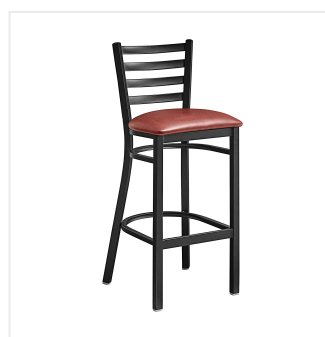

Lancaster Table & Seating Black Finish Ladder Back Bar Stool with 2 1/2" Burgundy Vinyl Padded Seat - Assembled

#164BMLBVBGAS

Item #: 164BMLBVBGAS Qty: _____

Project: _____

Approval: _____ Date: _____

Features

- Contoured back and built-in footrest for exceptional comfort
- Soft 2 1/2" thick vinyl padded cushion
- Durable steel frame with stain- and smudge-resistant black powder coated finish
- Great for bar and raised table seating
- Conveniently ships fully assembled for immediate use

Technical Data

Color	Black
Finish	Black
Frame Material	Metal Steel
Padded Seat	With Padded Seat
Seat Color	Burgundy
Seat Material	Vinyl
Seat Thickness	2 1/2 Inches
Seat Type	Solid
Style	Ladder Back
Type	Bar Stools
Usage	Indoor

Plan View

Notes & Details

Seat your guests in comfort and style with this Lancaster Table & Seating black finish ladder back bar stool with 2 1/2" burgundy vinyl padded seat. This bar stool's sleek padded seat combines with its contemporary ladder back steel frame to instill a modern look in any location. Plus, since this bar stool's back is contoured for a customer's back, it will provide comfort while maintaining a distinct appearance.