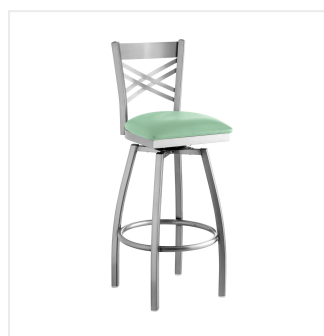

## Lancaster Table & Seating Clear Coat Finish Cross Back Swivel Bar Stool with 2 1/2" Seafoam Vinyl Padded Seat

#164BMCSWCVSF

Item #: 164BMCSWCVSF Qty: \_\_\_\_\_

Project: \_\_\_\_\_

Approval: \_\_\_\_\_ Date: \_\_\_\_\_

### Features

- Contoured back and swivel design allows guests to comfortably socialize
- Soft 2 1/2" thick vinyl padded cushion
- Durable steel frame with stylish clear coat finish
- Great for bar and raised table seating
- Ships unassembled to save on shipping costs

## Technical Data

Back Color	Silver
Capacity	330 lb.
Features	Swivel Seat
Finish	Clear Coat
Frame Color	Silver
Frame Material	Metal Steel
Padded Seat	With Padded Seat
Seat Color	Green
Seat Material	Vinyl
Seat Thickness	2 1/2 Inches
Seat Type	Solid
Style	Cross Back
Type	Stools
Usage	Indoor

## Notes & Details

---

Seat your guests in comfort and style with this Lancaster Table & Seating clear coat finish cross back swivel bar stool with 2 1/2" seafoam vinyl padded seat. This bar stool's sleek padded seat combines with its contemporary cross back steel frame to instill a modern look in any location. Plus, since this bar stool's back is contoured, it will provide comfort for the customer while maintaining a distinct appearance.