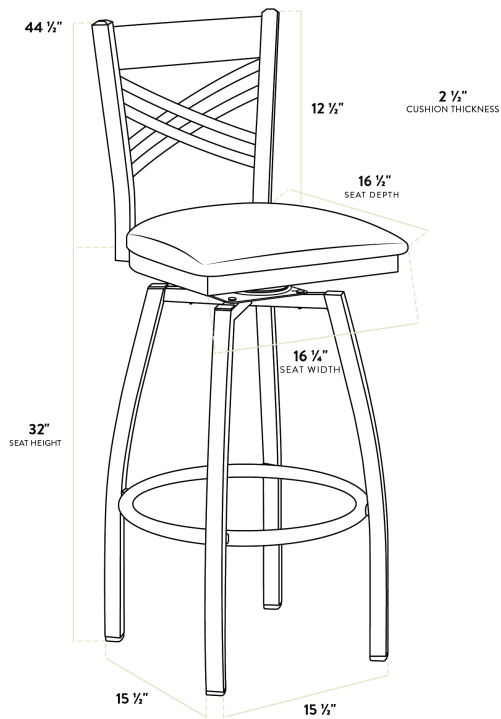

Technical Data

Back Color	Silver
Capacity	330 lb.
Features	Swivel Seat
Finish	Clear Coat
Frame Color	Silver
Frame Material	Metal Steel
Padded Seat	With Padded Seat
Seat Color	Green
Seat Material	Vinyl
Seat Thickness	2 1/2 Inches
Seat Type	Solid
Style	Cross Back
Type	Stools
Usage	Indoor

Plan View