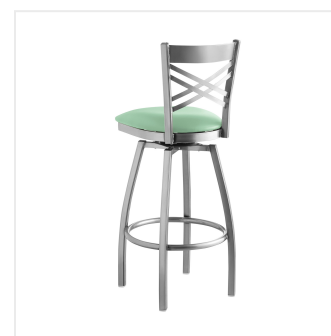

## Lancaster Table & Seating Clear Coat Finish Cross Back Swivel Bar Stool with 2 1/2" Seafoam Vinyl Padded Seat

#164BMCSWCVSF

Item #: 164BMCSWCVSF Qty: \_\_\_\_\_

Project: \_\_\_\_\_

Approval: \_\_\_\_\_ Date: \_\_\_\_\_

### Features

- Contoured back and swivel design allows guests to comfortably socialize
- Soft 2 1/2" thick vinyl padded cushion
- Durable steel frame with stylish clear coat finish
- Great for bar and raised table seating
- Ships unassembled to save on shipping costs

## Technical Data

Back Color	Silver
Capacity	330 lb.
Features	Swivel Seat
Finish	Clear Coat
Frame Color	Silver
Frame Material	Metal Steel
Padded Seat	With Padded Seat
Seat Color	Green
Seat Material	Vinyl
Seat Thickness	2 1/2 Inches
Seat Type	Solid
Style	Cross Back
Type	Stools
Usage	Indoor

## Notes & Details

---

Seat your guests in comfort and style with this Lancaster Table & Seating clear coat finish cross back swivel bar stool with 2 1/2" seafoam vinyl padded seat. This bar stool's sleek padded seat combines with its contemporary cross back steel frame to instill a modern look in any location. Plus, since this bar stool's back is contoured, it will provide comfort for the customer while maintaining a distinct appearance.