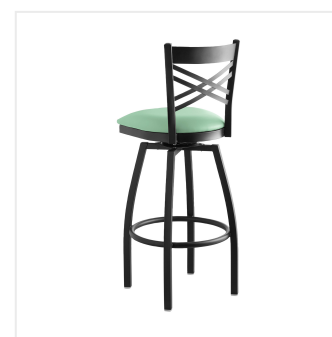

## Lancaster Table & Seating Black Finish Cross Back Swivel Bar Stool with 2 1/2" Seafoam Vinyl Padded Seat

#164BMCSWBVSF

Item #: 164BMCSWBVSF Qty: \_\_\_\_\_

Project: \_\_\_\_\_

Approval: \_\_\_\_\_ Date: \_\_\_\_\_

### Features

- Contoured back and swivel design allows guests to comfortably socialize
- Soft 2 1/2" thick vinyl padded cushion
- Durable steel frame with stain- and smudge-resistant black powder coated finish
- Great for bar and raised table seating
- Ships unassembled to save on shipping costs

## Technical Data

Capacity	330 lb.
Color	Black
Features	Swivel Seat
Finish	Black
Frame Color	Black
Frame Material	Metal Steel
Padded Seat	With Padded Seat
Seat Color	Green
Seat Material	Vinyl
Seat Thickness	2 1/2 Inches
Style	Cross Back
Type	Bar Stools

## Notes & Details

---

Seat your guests in comfort and style with this Lancaster Table & Seating black finish cross back swivel bar stool with 2 1/2" seafoam vinyl padded seat. This bar stool's sleek padded seat combines with its contemporary cross back steel frame to instill a modern look in any location. Plus, since this bar stool's back is contoured, it will provide comfort for the customer while maintaining a distinct appearance.