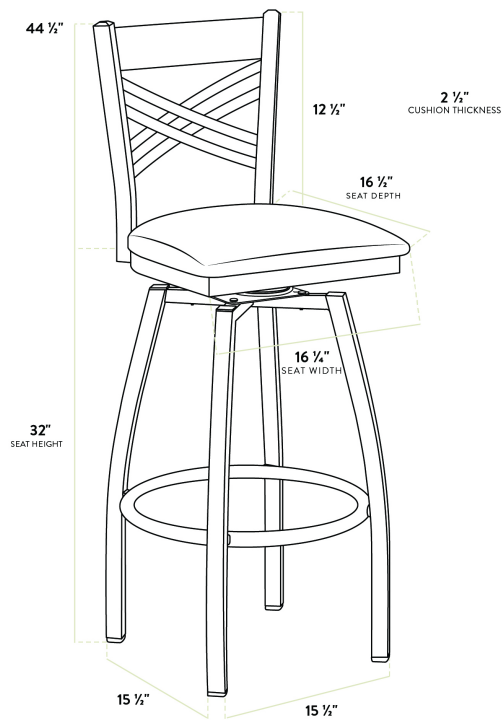

Technical Data

Capacity	330 lb.
Color	Black
Features	Swivel Seat
Finish	Black
Frame Color	Black
Frame Material	Metal Steel
Padded Seat	With Padded Seat
Seat Color	Green
Seat Material	Vinyl
Seat Thickness	2 1/2 Inches
Style	Cross Back
Type	Bar Stools

Plan View