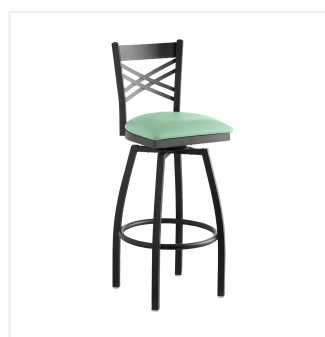

## Lancaster Table & Seating Black Finish Cross Back Swivel Bar Stool with 2 1/2" Seafoam Vinyl Padded Seat

#164BMCSWBVSF

Item #: 164BMCSWBVSF Qty: \_\_\_\_\_

Project: \_\_\_\_\_

Approval: \_\_\_\_\_ Date: \_\_\_\_\_

### Features

- Contoured back and swivel design allows guests to comfortably socialize
- Soft 2 1/2" thick vinyl padded cushion
- Durable steel frame with stain- and smudge-resistant black powder coated finish
- Great for bar and raised table seating
- Ships unassembled to save on shipping costs

## Technical Data

Capacity	330 lb.
Color	Black
Features	Swivel Seat
Finish	Black
Frame Color	Black
Frame Material	Metal Steel
Padded Seat	With Padded Seat
Seat Color	Green
Seat Material	Vinyl
Seat Thickness	2 1/2 Inches
Style	Cross Back
Type	Bar Stools

## Notes & Details

---

Seat your guests in comfort and style with this Lancaster Table & Seating black finish cross back swivel bar stool with 2 1/2" seafoam vinyl padded seat. This bar stool's sleek padded seat combines with its contemporary cross back steel frame to instill a modern look in any location. Plus, since this bar stool's back is contoured, it will provide comfort for the customer while maintaining a distinct appearance.