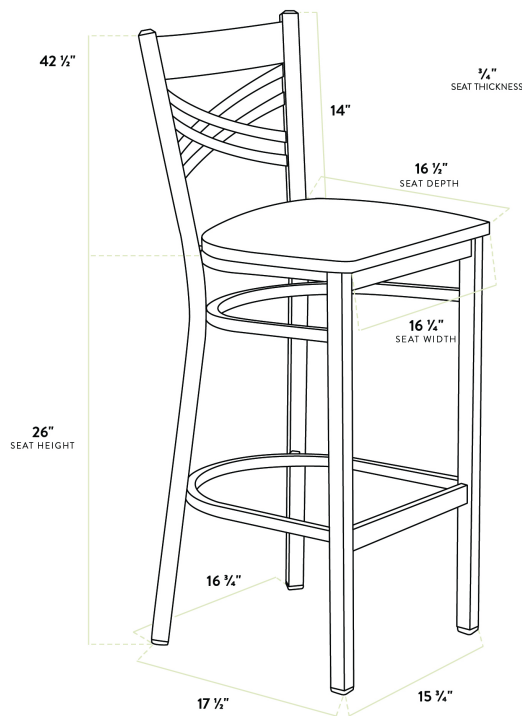

Technical Data

Capacity	330 lb.
Color	Silver
Frame Material	Metal Steel
Padded Seat	Without Padded Seat
Seat Color	Brown
Seat Material	Wood
Seat Thickness	3/4 Inch
Seat Type	Solid
Style	Cross Back
Type	Bar Stools
Usage	Indoor

Plan View

Notes & Details

Seat your guests in comfort and style with this Lancaster Table & Seating clear coat finish cross back bar stool with mahogany wood seat. This bar stool's sturdy wood seat with a sleek mahogany finish combines with its contemporary cross back steel frame to instill a modern look in any location. Plus, since this bar stool's back is contoured for a customer's back, it will provide comfort while maintaining a distinct appearance.

This bar stool's sturdy steel frame provides unmatched durability in your dining room. It can hold up to 330 lb. of weight thanks to the metal frame and supports under the seat. Additionally, the clear coat powder coating on this bar stool ensures longevity through everyday wear and tear, resisting strains, scratches, and smudges. It also features a cross back design that gives it a unique visual appeal, making it perfect for either upscale or casual decor. The durable mahogany wood seat is easy to clean, and it offers style and convenience in your establishment!

This convenient bar stool weighs just 17 lb., which makes it easy for staff and customers to set up and move these seats. Each leg has a glide on the bottom to protect floors from becoming scuffed when the bar stools are moved. To save you the time and hassle of assembly, this bar stool is shipped fully assembled with the seat already attached.