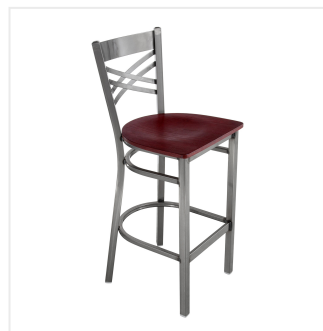

## Lancaster Table & Seating Clear Coat Finish Cross Back Bar Stool with Mahogany Wood Seat - Assembled

#164BMCCWMHAS

Item #: 164BMCCWMHAS Qty: \_\_\_\_\_

Project: \_\_\_\_\_

Approval: \_\_\_\_\_ Date: \_\_\_\_\_

### Features

- Contoured back and built-in footrest for exceptional comfort
- Trendy mahogany wood seat brings a simple yet elegant style to any establishment
- Sturdy steel frame and clear coat finish add extra durability and style
- Great for bar and raised table seating
- Conveniently ships fully assembled for immediate use

## Technical Data

Capacity	330 lb.
Color	Silver
Frame Material	Metal Steel
Padded Seat	Without Padded Seat
Seat Color	Brown
Seat Material	Wood
Seat Thickness	3/4 Inch
Seat Type	Solid
Style	Cross Back
Type	Bar Stools
Usage	Indoor

## Notes & Details

Seat your guests in comfort and style with this Lancaster Table & Seating clear coat finish cross back bar stool with mahogany wood seat. This bar stool's sturdy wood seat with a sleek mahogany finish combines with its contemporary cross back steel frame to instill a modern look in any location. Plus, since this bar stool's back is contoured for a customer's back, it will provide comfort while maintaining a distinct appearance.