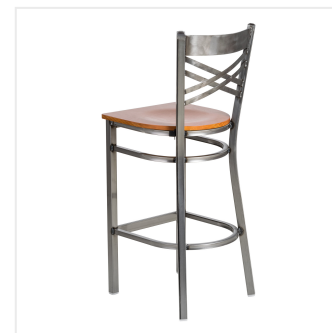

Lancaster Table & Seating Clear Coat Finish Cross Back Bar Stool with Cherry Wood Seat - Assembled

#164BMCCWCHAS

Item #: 164BMCCWCHAS Qty: _____

Project: _____

Approval: _____ Date: _____

Features

- Contoured back and built-in footrest for exceptional comfort
- Trendy cherry wood seat brings a simple yet elegant style to any establishment
- Sturdy steel frame and clear coat finish add extra durability and style
- Great for bar and raised table seating
- Conveniently ships fully assembled for immediate use

Technical Data

Capacity	330 lb.
Color	Silver
Frame Material	Metal Steel
Padded Seat	Without Padded Seat
Seat Color	Brown
Seat Material	Wood
Seat Thickness	3/4 Inch
Seat Type	Solid
Style	Cross Back
Type	Bar Stools
Usage	Indoor

Plan View

Notes & Details

Seat your guests in comfort and style with this Lancaster Table & Seating clear coat finish cross back bar stool with cherry wood seat. This bar stool's sturdy wood seat with a sleek cherry finish combines with its contemporary cross back steel frame to instill a modern look in any location. Plus, since this bar stool's back is contoured for a customer's back, it will provide comfort while maintaining a distinct appearance.

This bar stool's sturdy steel frame provides unmatched durability in your dining room. It can hold up to 330 lb. of weight thanks to the metal frame and supports under the seat. Additionally, the clear coat powder coating on this bar stool ensures longevity through everyday wear and tear, resisting strains, scratches, and smudges. It also features a cross back design that gives it a unique visual appeal, making it perfect for either upscale or casual decor. The durable cherry wood seat is easy to clean, and it offers style and convenience in your establishment!