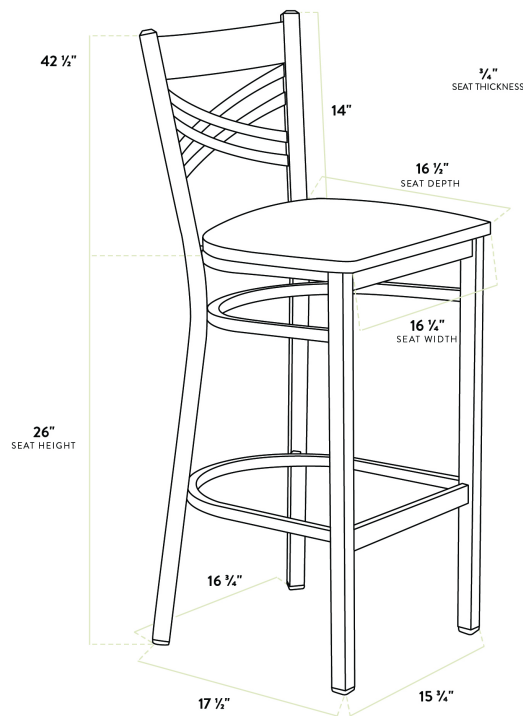

Technical Data

Capacity	330 lb.
Color	Silver
Frame Material	Metal Steel
Padded Seat	Without Padded Seat
Seat Color	Brown
Seat Material	Wood
Seat Thickness	3/4 Inch
Seat Type	Solid
Style	Cross Back
Type	Bar Stools
Usage	Indoor

Plan View

Notes & Details

Seat your guests in comfort and style with this Lancaster Table & Seating clear coat finish cross back bar stool with cherry wood seat. This bar stool's sturdy wood seat with a sleek cherry finish combines with its contemporary cross back steel frame to instill a modern look in any location. Plus, since this bar stool's back is contoured for a customer's back, it will provide comfort while maintaining a distinct appearance.

This bar stool's sturdy steel frame provides unmatched durability in your dining room. It can hold up to 330 lb. of weight thanks to the metal frame and supports under the seat. Additionally, the clear coat powder coating on this bar stool ensures longevity through everyday wear and tear, resisting strains, scratches, and smudges. It also features a cross back design that gives it a unique visual appeal, making it perfect for either upscale or casual decor. The durable cherry wood seat is easy to clean, and it offers style and convenience in your establishment!

This convenient bar stool weighs just 17 lb., which makes it easy for staff and customers to set up and move these seats. Each leg has a glide on the bottom to protect floors from becoming scuffed when the bar stools are moved. To save you the time and hassle of assembly, this bar stool is shipped fully assembled with the seat already attached.