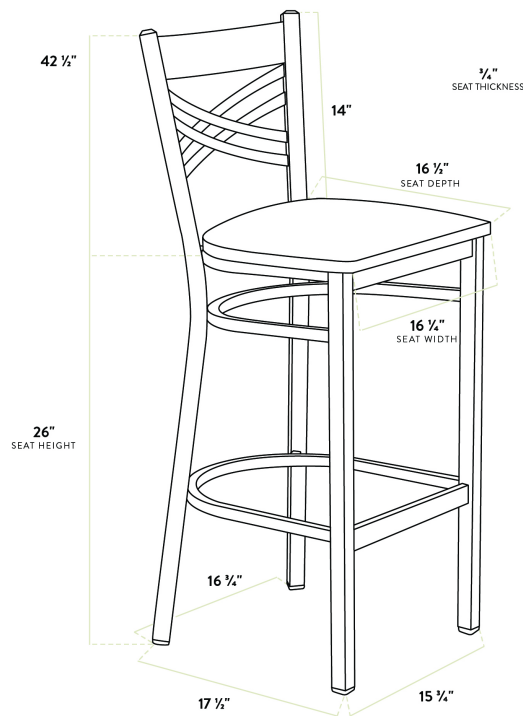

Technical Data

Capacity	330 lb.
Color	Silver
Frame Material	Metal Steel
Padded Seat	Without Padded Seat
Seat Color	Black
Seat Material	Wood
Seat Thickness	3/4 Inch
Seat Type	Solid
Style	Cross Back
Type	Bar Stools
Usage	Indoor

Plan View

Notes & Details

Seat your guests in comfort and style with this Lancaster Table & Seating clear coat finish cross back bar stool with black wood seat. This bar stool's sturdy wood seat with a sleek black finish combines with its contemporary cross back steel frame to instill a modern look in any location. Plus, since this bar stool's back is contoured for a customer's back, it will provide comfort while maintaining a distinct appearance.

This bar stool's sturdy steel frame provides unmatched durability in your dining room. It can hold up to 330 lb. of weight thanks to the metal frame and supports under the seat. Additionally, the clear coat powder coating on this bar stool ensures longevity through everyday wear and tear, resisting strains, scratches, and smudges. It also features a cross back design that gives it a unique visual appeal, making it perfect for either upscale or casual decor. The durable black wood seat is easy to clean, and it offers style and convenience in your establishment!

This convenient bar stool weighs just 17 lb., which makes it easy for staff and customers to set up and move these seats. Each leg has a glide on the bottom to protect floors from becoming scuffed when the bar stools are moved. To save you the time and hassle of assembly, this bar stool is shipped fully assembled with the seat already attached.