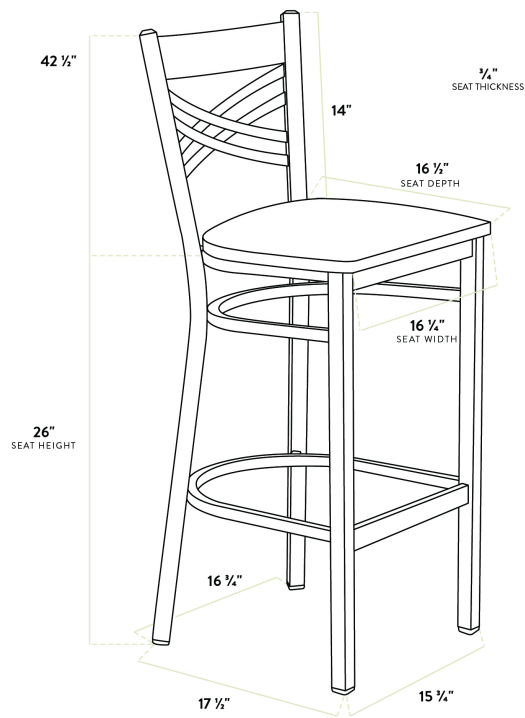

Lancaster Table & Seating Black Finish Cross Back Bar Stool with Natural Wood Seat - Assembled

#164BMCBWNTAS

Item #: 164BMCBWNTAS Qty: _____

Project: _____

Approval: _____ Date: _____

Features

- Contoured back and built-in footrest for exceptional comfort
- Trendy natural wood seat brings a simple yet elegant style to any establishment
- Durable steel frame with stain- and smudge-resistant black powder coated finish
- Great for bar and raised table seating
- Conveniently ships fully assembled for immediate use

Certifications

Fully Assembled

Technical Data

Length	17 1/2 Inches
Width	17 1/4 Inches
Height	42 1/2 Inches
Seat Width	16 3/4 Inches
Seat Depth	16 1/2 Inches
Height Style	Bar Height
Seat Height	28 Inches
Arms	Without Arms
Assembled	Fully Assembled
Back	With Back

Technical Data

Capacity	330 lb.
Color	Black
Finish	Black
Frame Material	Metal Steel
Padded Seat	Without Padded Seat
Seat Color	Beige
Seat Material	Wood
Seat Thickness	3/4 Inch
Seat Type	Solid
Style	Cross Back
Type	Bar Stools
Usage	Indoor

Plan View

Notes & Details

Seat your guests in comfort and style with this Lancaster Table & Seating black finish cross back bar stool with natural wood seat. This bar stool's sturdy wood seat with a sleek natural finish combines with its contemporary cross back steel frame to instill a modern look in any location. Plus, since this bar stool's back is contoured for a customer's back, it will provide comfort while maintaining a distinct appearance.