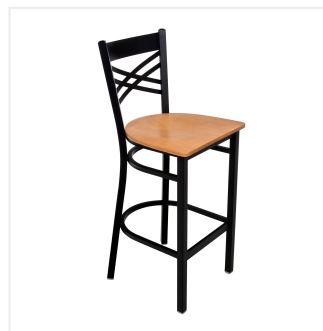

Lancaster Table & Seating Black Finish Cross Back Bar Stool with Natural Wood Seat - Assembled

#164BMCBWNTAS

Item #: 164BMCBWNTAS Qty: _____

Project: _____

Approval: _____ Date: _____

Features

- Contoured back and built-in footrest for exceptional comfort
- Trendy natural wood seat brings a simple yet elegant style to any establishment
- Durable steel frame with stain- and smudge-resistant black powder coated finish
- Great for bar and raised table seating
- Conveniently ships fully assembled for immediate use

Technical Data

Capacity	330 lb.
Color	Black
Finish	Black
Frame Material	Metal Steel
Padded Seat	Without Padded Seat
Seat Color	Beige
Seat Material	Wood
Seat Thickness	3/4 Inch
Seat Type	Solid
Style	Cross Back
Type	Bar Stools
Usage	Indoor

Plan View

Notes & Details

Seat your guests in comfort and style with this Lancaster Table & Seating black finish cross back bar stool with natural wood seat. This bar stool's sturdy wood seat with a sleek natural finish combines with its contemporary cross back steel frame to instill a modern look in any location. Plus, since this bar stool's back is contoured for a customer's back, it will provide comfort while maintaining a distinct appearance.

This bar stool's sturdy steel frame provides unmatched durability in your dining room. It can hold up to 330 lb. of weight thanks to the metal frame and supports under the seat. Additionally, the black powder coating on this bar stool ensures longevity through everyday wear and tear, resisting strains, scratches, and smudges. It also features a cross back design that gives it a unique visual appeal, making it perfect for either upscale or casual decor. The durable natural wood seat is easy to clean, and it offers style and convenience in your establishment!