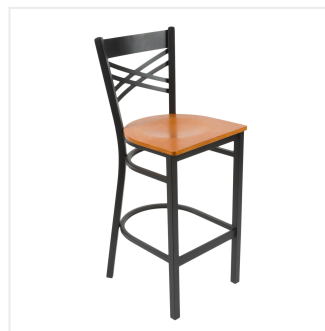

Lancaster Table & Seating Black Finish Cross Back Bar Stool with Cherry Wood Seat - Assembled

#164BMCBWCHAS

Item #: 164BMCBWCHAS Qty: _____

Project: _____

Approval: _____ Date: _____

Features

- Contoured back and built-in footrest for exceptional comfort
- Trendy cherry wood seat brings a simple yet elegant style to any establishment
- Durable steel frame with stain- and smudge-resistant black powder coated finish
- Great for bar and raised table seating
- Conveniently ships fully assembled for immediate use

Technical Data

Capacity	330 lb.
Color	Black
Finish	Black
Frame Material	Metal Steel
Padded Seat	Without Padded Seat
Seat Color	Brown
Seat Material	Wood
Seat Thickness	3/4 Inch
Seat Type	Solid
Style	Cross Back
Type	Bar Stools
Usage	Indoor

Plan View

Notes & Details

Seat your guests in comfort and style with this Lancaster Table & Seating black finish cross back bar stool with cherry wood seat. This bar stool's sturdy wood seat with a sleek cherry finish combines with its contemporary cross back steel frame to instill a modern look in any location. Plus, since this bar stool's back is contoured for a customer's back, it will provide comfort while maintaining a distinct appearance.

This bar stool's sturdy steel frame provides unmatched durability in your dining room. It can hold up to 330 lb. of weight thanks to the metal frame and supports under the seat. Additionally, the black powder coating on this bar stool ensures longevity through everyday wear and tear, resisting strains, scratches, and smudges. It also features a cross back design that gives it a unique visual appeal, making it perfect for either upscale or casual decor. The durable cherry wood seat is easy to clean, and it offers style and convenience in your establishment!