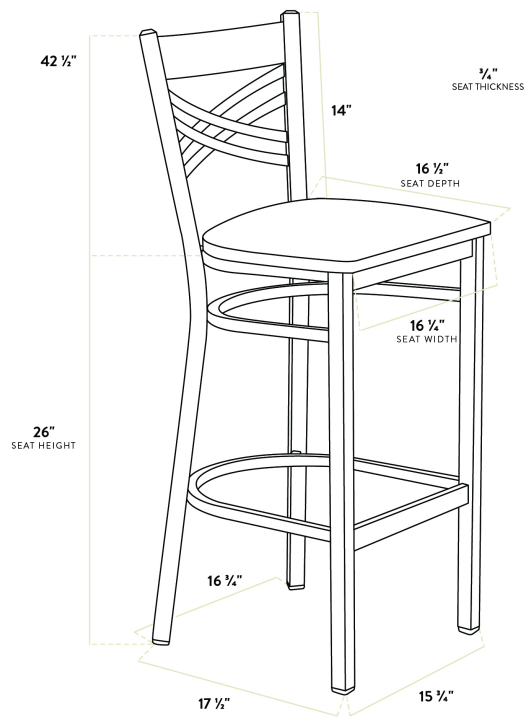

Lancaster Table & Seating Black Finish Cross Back Bar Stool with Cherry Wood Seat - Assembled

#164BMCBWCHAS

Item #: 164BMCBWCHAS Qty: _____

Project: _____

Approval: _____ Date: _____

Features

- Contoured back and built-in footrest for exceptional comfort
- Trendy cherry wood seat brings a simple yet elegant style to any establishment
- Durable steel frame with stain- and smudge-resistant black powder coated finish
- Great for bar and raised table seating
- Conveniently ships fully assembled for immediate use

Certifications

Fully Assembled

Technical Data

Length	17 1/2 Inches
Width	17 1/4 Inches
Height	42 1/2 Inches
Seat Width	16 3/4 Inches
Seat Depth	16 1/2 Inches
Height Style	Bar Height
Seat Height	28 Inches
Arms	Without Arms
Assembled	Fully Assembled
Back	With Back

Technical Data

Capacity	330 lb.
Color	Black
Finish	Black
Frame Material	Metal Steel
Padded Seat	Without Padded Seat
Seat Color	Brown
Seat Material	Wood
Seat Thickness	3/4 Inch
Seat Type	Solid
Style	Cross Back
Type	Bar Stools
Usage	Indoor

Plan View

Notes & Details

Seat your guests in comfort and style with this Lancaster Table & Seating black finish cross back bar stool with cherry wood seat. This bar stool's sturdy wood seat with a sleek cherry finish combines with its contemporary cross back steel frame to instill a modern look in any location. Plus, since this bar stool's back is contoured for a customer's back, it will provide comfort while maintaining a distinct appearance.