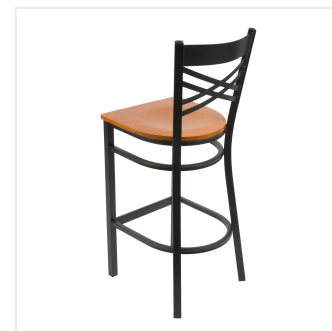

Lancaster Table & Seating Black Finish Cross Back Bar Stool with Cherry Wood Seat - Assembled

#164BMCBWCHAS

Item #: 164BMCBWCHAS Qty: _____

Project: _____

Approval: _____ Date: _____

Features

- Contoured back and built-in footrest for exceptional comfort
- Trendy cherry wood seat brings a simple yet elegant style to any establishment
- Durable steel frame with stain- and smudge-resistant black powder coated finish
- Great for bar and raised table seating
- Conveniently ships fully assembled for immediate use

Technical Data

Capacity	330 lb.
Color	Black
Finish	Black
Frame Material	Metal Steel
Padded Seat	Without Padded Seat
Seat Color	Brown
Seat Material	Wood
Seat Thickness	3/4 Inch
Seat Type	Solid
Style	Cross Back
Type	Bar Stools
Usage	Indoor

Plan View

Notes & Details

Seat your guests in comfort and style with this Lancaster Table & Seating black finish cross back bar stool with cherry wood seat. This bar stool's sturdy wood seat with a sleek cherry finish combines with its contemporary cross back steel frame to instill a modern look in any location. Plus, since this bar stool's back is contoured for a customer's back, it will provide comfort while maintaining a distinct appearance.

This bar stool's sturdy steel frame provides unmatched durability in your dining room. It can hold up to 330 lb. of weight thanks to the metal frame and supports under the seat. Additionally, the black powder coating on this bar stool ensures longevity through everyday wear and tear, resisting strains, scratches, and smudges. It also features a cross back design that gives it a unique visual appeal, making it perfect for either upscale or casual decor. The durable cherry wood seat is easy to clean, and it offers style and convenience in your establishment!