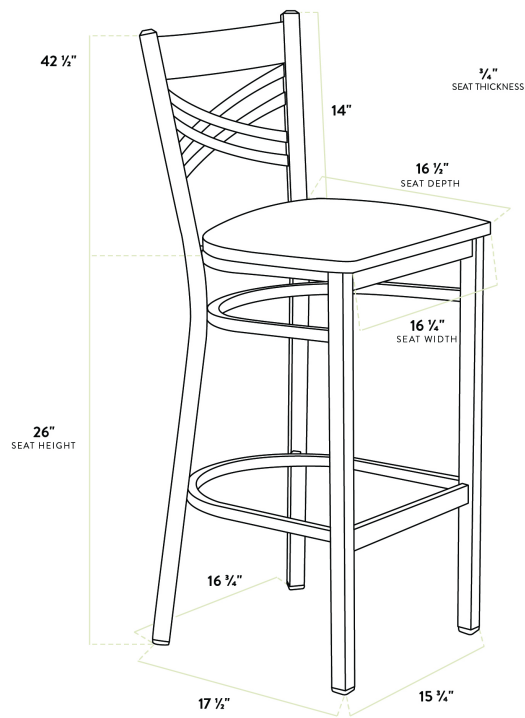

Technical Data

Capacity	330 lb.
Color	Black
Finish	Black
Frame Material	Metal Steel
Padded Seat	Without Padded Seat
Seat Color	Black
Seat Material	Wood
Seat Thickness	3/4 Inch
Seat Type	Solid
Style	Cross Back
Type	Bar Stools
Usage	Indoor

Plan View