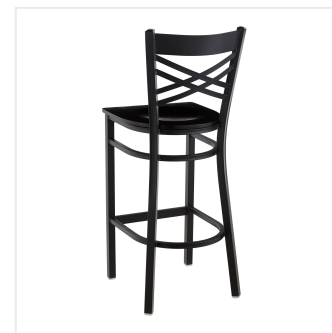

## Lancaster Table & Seating Black Finish Cross Back Bar Stool with Black Wood Seat - Assembled

#164BMCBWBKAS

Item #: 164BMCBWBKAS Qty: \_\_\_\_\_

Project: \_\_\_\_\_

Approval: \_\_\_\_\_ Date: \_\_\_\_\_

### Features

- Contoured back and built-in footrest for exceptional comfort
- Trendy black wood seat brings a simple yet elegant style to any establishment
- Durable steel frame with stain- and smudge-resistant black powder coated finish
- Great for bar and raised table seating
- Conveniently ships fully assembled for immediate use

## Technical Data

Capacity	330 lb.
Color	Black
Finish	Black
Frame Material	Metal Steel
Padded Seat	Without Padded Seat
Seat Color	Black
Seat Material	Wood
Seat Thickness	3/4 Inch
Seat Type	Solid
Style	Cross Back
Type	Bar Stools
Usage	Indoor

## Notes & Details

---

Seat your guests in comfort and style with this Lancaster Table & Seating black finish cross back bar stool with black wood seat. This bar stool's sturdy wood seat with a sleek black finish combines with its contemporary cross back steel frame to instill a modern look in any location. Plus, since this bar stool's back is contoured for a customer's back, it will provide comfort while maintaining a distinct appearance.