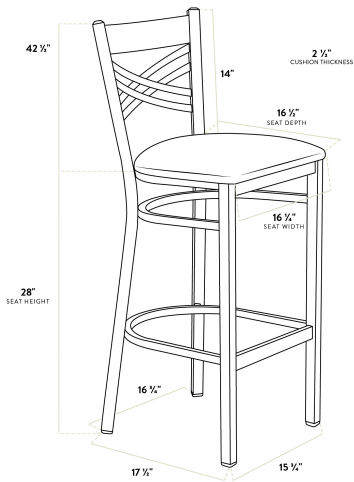

Technical Data

Color	Black
Finish	Black
Frame Material	Metal Steel
Padded Seat	With Padded Seat
Seat Color	Green
Seat Material	Vinyl
Seat Thickness	2 1/2 Inches
Seat Type	Solid
Style	Cross Back
Type	Bar Stools
Usage	Indoor

Plan View