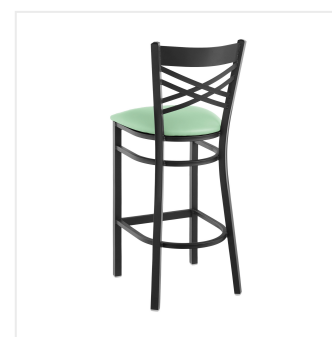

## Lancaster Table & Seating Black Finish Cross Back Bar Stool with 2 1/2" Seafoam Vinyl Padded Seat - Assembled

#164BMCBVSFAS

Item #: 164BMCBVSFAS Qty: \_\_\_\_\_

Project: \_\_\_\_\_

Approval: \_\_\_\_\_ Date: \_\_\_\_\_

### Features

- Contoured back and built-in footrest for exceptional comfort
- Soft 2 1/2" thick vinyl padded cushion
- Durable steel frame with stain- and smudge-resistant black powder coated finish
- Great for bar and raised table seating
- Conveniently ships fully assembled for immediate use

## Technical Data

|                |                  |
|----------------|------------------|
| Color          | Black            |
| Finish         | Black            |
| Frame Material | Metal<br>Steel   |
| Padded Seat    | With Padded Seat |
| Seat Color     | Green            |
| Seat Material  | Vinyl            |
| Seat Thickness | 2 1/2 Inches     |
| Seat Type      | Solid            |
| Style          | Cross Back       |
| Type           | Bar Stools       |
| Usage          | Indoor           |

## Notes & Details

---

Seat your guests in comfort and style with this Lancaster Table & Seating black finish cross back bar stool with 2 1/2" seafoam vinyl padded seat. This bar stool's sleek padded seat combines with its contemporary cross back steel frame to instill a modern look in any location. Plus, since this bar stool's back is contoured for a customer's back, it will provide comfort while maintaining a distinct appearance.