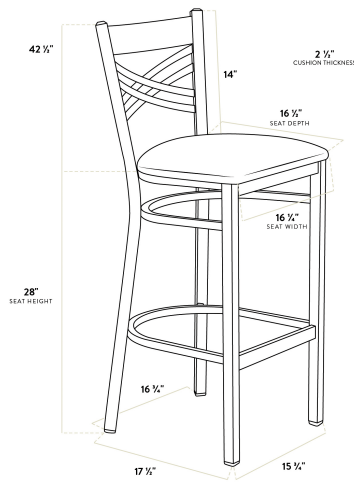

Technical Data

Color	Black
Finish	Black
Frame Material	Metal Steel
Padded Seat	With Padded Seat
Seat Color	Green
Seat Material	Vinyl
Seat Thickness	2 1/2 Inches
Seat Type	Solid
Style	Cross Back
Type	Bar Stools
Usage	Indoor

Plan View