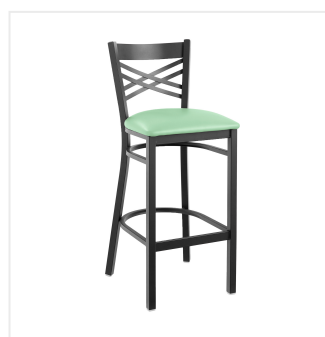

## Lancaster Table & Seating Black Finish Cross Back Bar Stool with 2 1/2" Seafoam Vinyl Padded Seat - Assembled

#164BMCBVSFAS

Item #: 164BMCBVSFAS Qty: \_\_\_\_\_

Project: \_\_\_\_\_

Approval: \_\_\_\_\_ Date: \_\_\_\_\_

### Features

- Contoured back and built-in footrest for exceptional comfort
- Soft 2 1/2" thick vinyl padded cushion
- Durable steel frame with stain- and smudge-resistant black powder coated finish
- Great for bar and raised table seating
- Conveniently ships fully assembled for immediate use

## Technical Data

|                |                  |
|----------------|------------------|
| Color          | Black            |
| Finish         | Black            |
| Frame Material | Metal<br>Steel   |
| Padded Seat    | With Padded Seat |
| Seat Color     | Green            |
| Seat Material  | Vinyl            |
| Seat Thickness | 2 1/2 Inches     |
| Seat Type      | Solid            |
| Style          | Cross Back       |
| Type           | Bar Stools       |
| Usage          | Indoor           |

## Notes & Details

---

Seat your guests in comfort and style with this Lancaster Table & Seating black finish cross back bar stool with 2 1/2" seafoam vinyl padded seat. This bar stool's sleek padded seat combines with its contemporary cross back steel frame to instill a modern look in any location. Plus, since this bar stool's back is contoured for a customer's back, it will provide comfort while maintaining a distinct appearance.