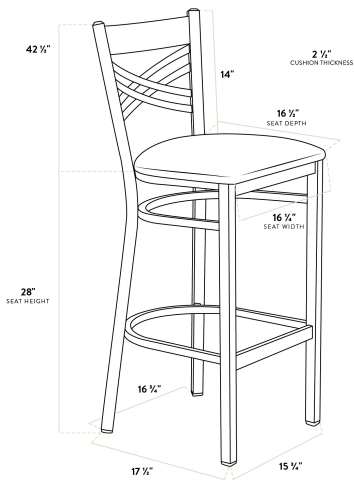

Technical Data

Color	Black
Finish	Black
Frame Material	Metal Steel
Padded Seat	With Padded Seat
Seat Color	Green
Seat Material	Vinyl
Seat Thickness	2 1/2 Inches
Seat Type	Solid
Style	Cross Back
Type	Bar Stools
Usage	Indoor

Plan View