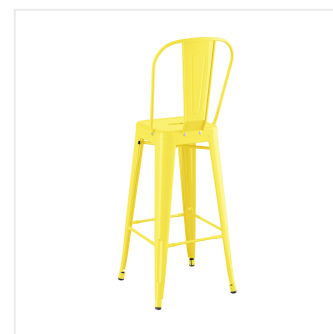

Lancaster Table & Seating Alloy Series Yellow Outdoor Cafe Barstool

#164BMCAFEYEL

Item #: 164BMCAFEYEL Qty: _____

Project: _____

Approval: _____ Date: _____

Features

- Rust-resistant steel construction with e-coat sealant and yellow powder coat
- Perfect for bar and raised table seating
- Ample 400 lb. weight capacity
- Designed for use indoors and outdoors
- Features comfortable back support, footrest, and rounded edges

Technical Data

Back	With Back
Back Color	Yellow
Capacity	400 lb.
Color	Yellow
Features	E-Coat Sealant Powder Coated
Frame Material	Metal Steel
Installation Type	Freestanding
Seat Color	Yellow
Seat Material	Steel
Seat Type	Drain Hole
Style	Cafe
Type	Bar Stools
Usage	Indoor Outdoor

Notes & Details

Take your modern restaurant, cafe, or bistro to the next level with this Lancaster Table & Seating Alloy Series yellow outdoor cafe barstool! This stool is made of durable steel and double coated to withstand years of use. The vibrant yellow color adds a fun, colorful touch to any setting and is sure to be a contemporary design choice that guests love. Comfortable and stylish, this strong yet lightweight stool is an excellent choice for your indoor or outdoor dining area. To save you money on shipping costs, this chair ships with the backrest detached from the stool. All required assembly hardware is included.

Boasting a 400 lb. weight capacity, this industrial barstool includes a footrest to reduce pressure on your customers' legs and lower backs. To ensure that your customers are free to enjoy your signature drinks, appetizers, entrees, and desserts, it features a supportive back and comfortable seat with a raised, rounded lip for a sleek, minimalist look. In addition to being stylish and durable, this lightweight stool is also easy to move and transport so you can quickly reconfigure your dining space and easily clean up at the end of the night. It can be used indoors during the off-season then transferred outdoors as the weather gets nicer!