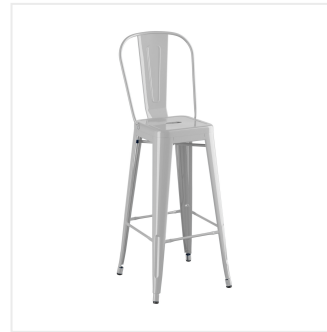

Lancaster Table & Seating Alloy Series Silver Outdoor Cafe Barstool

#164BMCAFESIL

Item #: 164BMCAFESIL Qty: _____

Project: _____

Approval: _____ Date: _____

Features

- Rust-resistant steel construction with e-coat sealant and silver powder coat
- Perfect for bar and raised table seating
- Ample 400 lb. weight capacity
- Designed for use indoors and outdoors
- Features comfortable back support, footrest, and rounded edges

Technical Data

Back	With Back
Back Color	Silver
Capacity	400 lb.
Color	Silver
Features	E-Coat Sealant Powder Coated
Frame Material	Metal Steel
Installation Type	Freestanding
Seat Color	Silver
Seat Material	Steel
Seat Type	Drain Hole
Style	Cafe
Type	Bar Stools
Usage	Indoor Outdoor

Notes & Details

Take your modern restaurant, cafe, or bistro to the next level with this Lancaster Table & Seating Alloy Series silver outdoor cafe barstool! This stool is made of durable steel and double coated to withstand years of use. The sleek silver color adds a fun, colorful touch to any setting and is sure to be a contemporary design choice that guests love. Comfortable and stylish, this strong yet lightweight stool is an excellent choice for your indoor or outdoor dining area. To save you money on shipping costs, this chair ships with the backrest detached from the stool. All required assembly hardware is included.

Boasting a 400 lb. weight capacity, this industrial barstool includes a footrest to reduce pressure on your customers' legs and lower backs. To ensure that your customers are free to enjoy your signature drinks, appetizers, entrees, and desserts, it features a supportive back and comfortable seat with a raised, rounded lip for a sleek, minimalist look. In addition to being stylish and durable, this lightweight stool is also easy to move and transport so you can quickly reconfigure your dining space and easily clean up at the end of the night. It can be used indoors during the off-season then transferred outdoors as the weather gets nicer!