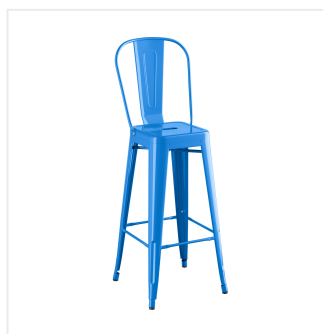

Lancaster Table & Seating Alloy Series Blue Outdoor Cafe Barstool

#164BMCAFEBLU

Item #: 164BMCAFEBLU Qty: _____

Project: _____

Approval: _____ Date: _____

Features

- Rust-resistant steel construction with e-coat sealant and blue powder coat
- Perfect for bar and raised table seating
- Ample 400 lb. weight capacity
- Designed for use indoors and outdoors
- Features comfortable back support, footrest, and rounded edges

Technical Data

Back	With Back
Back Color	Blue
Capacity	400 lb.
Color	Blue
Features	E-Coat Sealant Powder Coated
Frame Material	Metal Steel
Installation Type	Freestanding
Seat Color	Blue
Seat Material	Steel
Seat Type	Drain Hole
Style	Cafe
Type	Bar Stools
Usage	Indoor Outdoor

Notes & Details

Take your modern restaurant, cafe, or bistro to the next level with this Lancaster Table & Seating Alloy Series blue outdoor cafe barstool! This stool is made of durable steel and double coated to withstand years of use. The vibrant blue color adds a fun, colorful touch to any setting and is sure to be a contemporary design choice that guests love. Comfortable and stylish, this strong yet lightweight stool is an excellent choice for your indoor or outdoor dining area. To save you money on shipping costs, this chair ships with the backrest detached from the stool. All required assembly hardware is included.

Boasting a 400 lb. weight capacity, this industrial barstool includes a footrest to reduce pressure on your customers' legs and lower backs. To ensure that your customers are free to enjoy your signature drinks, appetizers, entrees, and desserts, it features a supportive back and comfortable seat with a raised, rounded lip for a sleek, minimalist look. In addition to being stylish and durable, this lightweight stool is also easy to move and transport so you can quickly reconfigure your dining space and easily clean up at the end of the night. It can be used indoors during the off-season then transferred outdoors as the weather gets nicer!