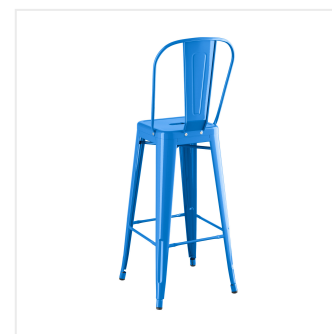

Lancaster Table & Seating Alloy Series Blue Outdoor Cafe Barstool

#164BMCAFEBLU

Item #: 164BMCAFEBLU Qty: _____

Project: _____

Approval: _____ Date: _____

Features

- Rust-resistant steel construction with e-coat sealant and blue powder coat
- Perfect for bar and raised table seating
- Ample 400 lb. weight capacity
- Designed for use indoors and outdoors
- Features comfortable back support, footrest, and rounded edges

Technical Data

Back	With Back
Back Color	Blue
Capacity	400 lb.
Color	Blue
Features	E-Coat Sealant Powder Coated
Frame Material	Metal Steel
Installation Type	Freestanding
Seat Color	Blue
Seat Material	Steel
Seat Type	Drain Hole
Style	Cafe
Type	Bar Stools
Usage	Indoor Outdoor

Notes & Details

Take your modern restaurant, cafe, or bistro to the next level with this Lancaster Table & Seating Alloy Series blue outdoor cafe barstool! This stool is made of durable steel and double coated to withstand years of use. The vibrant blue color adds a fun, colorful touch to any setting and is sure to be a contemporary design choice that guests love. Comfortable and stylish, this strong yet lightweight stool is an excellent choice for your indoor or outdoor dining area. To save you money on shipping costs, this chair ships with the backrest detached from the stool. All required assembly hardware is included.

Boasting a 400 lb. weight capacity, this industrial barstool includes a footrest to reduce pressure on your customers' legs and lower backs. To ensure that your customers are free to enjoy your signature drinks, appetizers, entrees, and desserts, it features a supportive back and comfortable seat with a raised, rounded lip for a sleek, minimalist look. In addition to being stylish and durable, this lightweight stool is also easy to move and transport so you can quickly reconfigure your dining space and easily clean up at the end of the night. It can be used indoors during the off-season then transferred outdoors as the weather gets nicer!