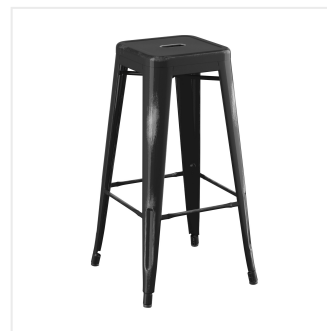

Lancaster Table & Seating Alloy Series Distressed Black Outdoor Backless Barstool

#164BMBKLSBKD

Item #: 164BMBKLSBKD Qty: _____

Project: _____

Approval: _____ Date: _____

Features

- Rust-resistant steel construction with e-coat sealant and distressed black powder coat
- Perfect for bar and raised table seating
- Ample 400 lb. weight capacity
- Designed for use indoors and outdoors
- Stackable with other Lancaster Table & Seating Alloy backless bar stools for space-saving storage

Technical Data

Capacity	400 lb.
Color	Black Silver
Features	Distressed E-Coat Sealant Powder Coated Stackable
Frame Material	Metal Steel
Installation Type	Freestanding
Seat Color	Black Silver
Seat Material	Steel
Seat Type	Drain Hole
Style	Backless
Type	Bar Stools
Usage	Indoor Outdoor

Notes & Details

Take your modern restaurant, cafe, or bistro to the next level with this Lancaster Table & Seating Alloy Series distressed black outdoor backless barstool! This stool is made of durable steel and double coated to withstand years of use. The distressed black color adds a sleek, modern touch to any setting and is sure to be a contemporary design choice that guests love. Comfortable and stylish, this strong yet lightweight stool is an excellent choice for your indoor or outdoor dining area. To save time and hassle, this barstool ships fully assembled.

Boasting a 400 lb. weight capacity, this industrial barstool includes a footrest to reduce pressure on your customers' legs and lower backs. To ensure that your customers are free to enjoy your signature drinks, appetizers, entrees, and desserts, it features a comfortable seat with a raised, rounded lip for a sleek, minimalist look. In addition to being stylish and durable, this lightweight stool is also easy to move and transport so you can quickly reconfigure your dining space and easily clean up at the end of the night. It can be used indoors during the off-season then transferred outdoors as the weather gets nicer!