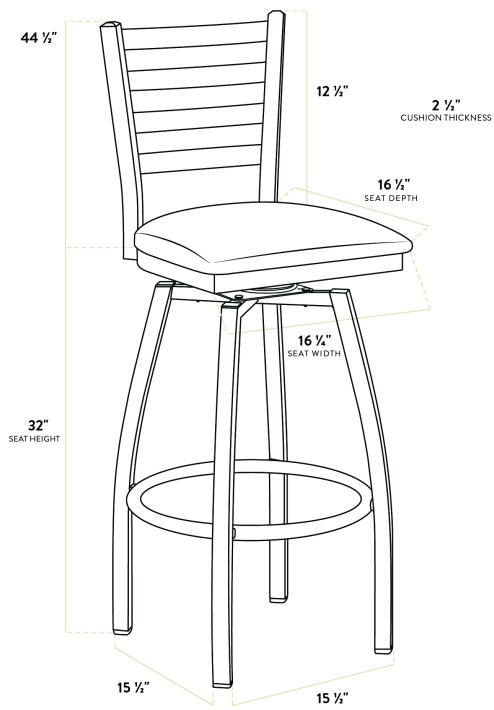

Technical Data

Capacity	330 lb.
Color	Silver
Features	Swivel Seat
Frame Color	Silver
Frame Material	Metal Steel
Padded Seat	With Padded Seat
Seat Color	Blue
Seat Material	Vinyl
Seat Thickness	2 1/2 Inches
Style	Ladder Back
Type	Bar Stools

Plan View