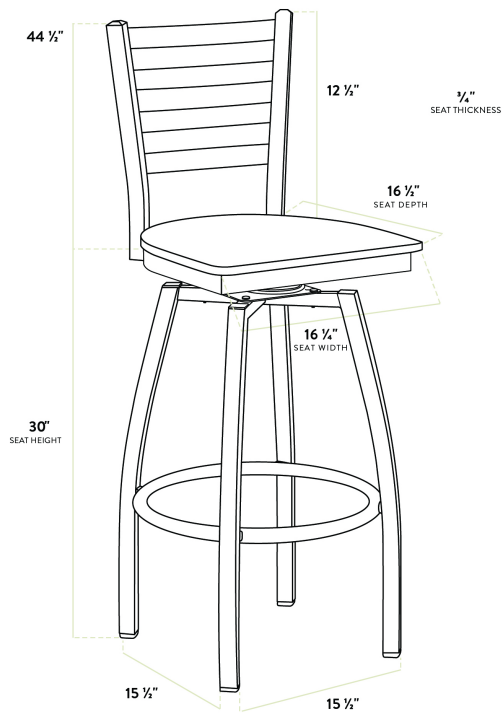

Technical Data

Capacity	330 lb.
Color	Silver
Features	Swivel Seat
Frame Color	Silver
Frame Material	Metal Steel
Padded Seat	Without Padded Seat
Seat Color	Beige
Seat Material	Wood
Seat Thickness	3/4 Inch
Style	Ladder Back
Type	Bar Stools

Plan View